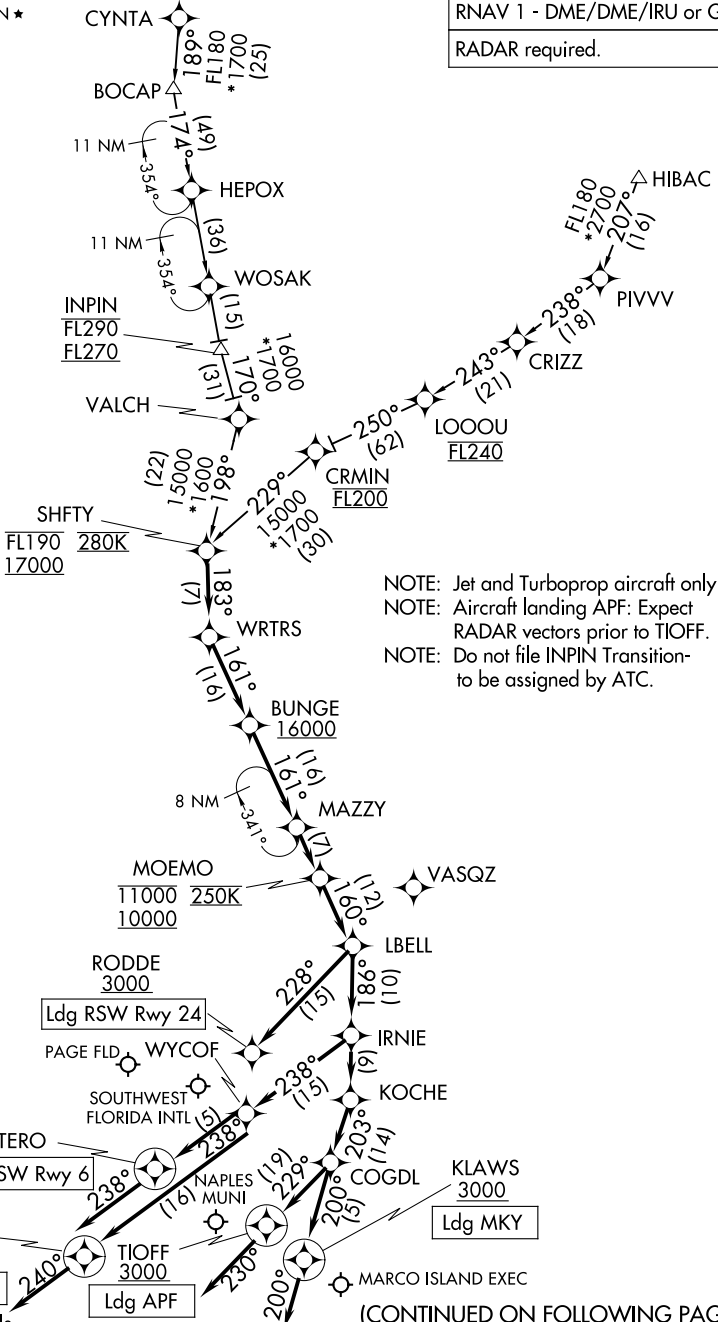

# SHFTY SIX ARRIVAL (RNAV)

FORT MYERS, FLORIDA

FORT MYERS APP CON ★  
 126.8  
 APF ATIS  
 134.225  
 FMY ATIS  
 123.725  
 RSW D-ATIS  
 124.65

RNAV 1 - DME/DME/IRU or GPS.  
 RADAR required.

NOTE: Jet and Turboprop aircraft only.  
 NOTE: Aircraft landing APF: Expect RADAR vectors prior to TIOFF.  
 NOTE: Do not file INPIN Transition to be assigned by ATC.

NOTE: Chart not to scale.

(CONTINUED ON FOLLOWING PAGE)

# SHFTY SIX ARRIVAL (RNAV)

FORT MYERS, FLORIDA