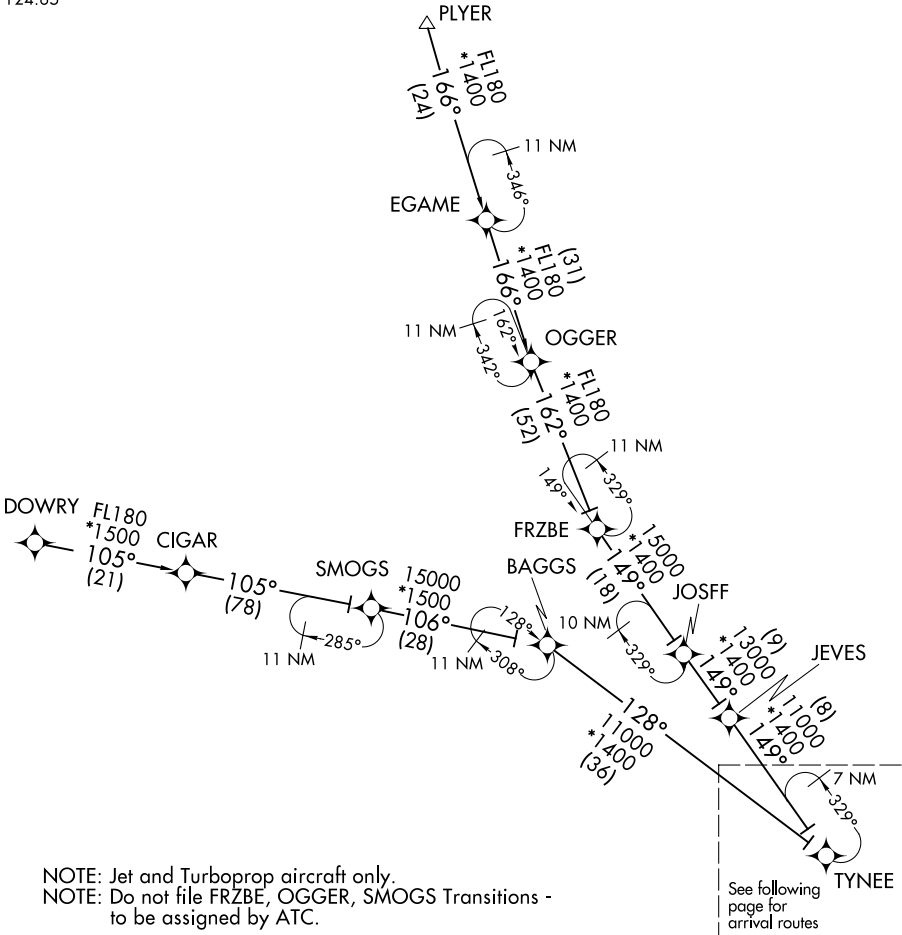

TYNEE THREE ARRIVAL (RNAV) Transition Routes

FORT MYERS, FLORIDA

FORT MYERS APP CON *
134.425 306.2
FMY ATIS
123.725
RSW D-ATIS
124.65

RNAV 1 - DME/DME/IRU or GPS.
DOWRY Transition - GPS only.

RADAR required.

NOTE: Chart not to scale

- DOWRY TRANSITION (DOWRY.TYNEE3)
- FRZBE TRANSITION (FRZBE.TYNEE3)
- OGGER TRANSITION (OGGER.TYNEE3)
- PLYER TRANSITION (PLYER.TYNEE3)
- SMOGS TRANSITION (SMOGS.TYNEE3)

(CONTINUED ON FOLLOWING PAGE)

SE-3, 17 APR 2025 to 15 MAY 2025

SE-3, 17 APR 2025 to 15 MAY 2025