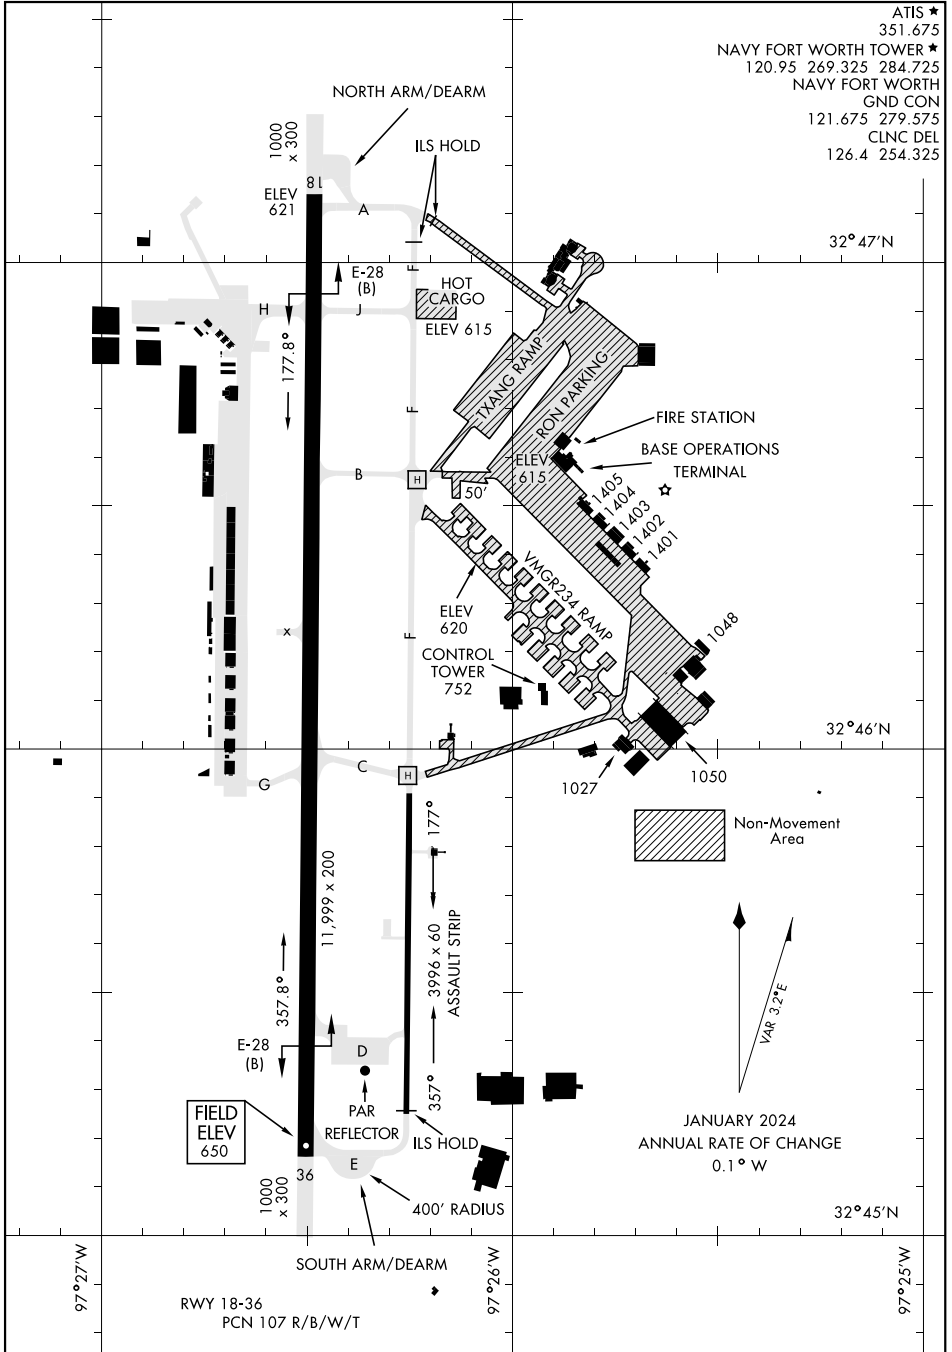

AIRPORT DIAGRAM

FORT WORTH NAS JRB (CARSWELL FLD) (KNFW)

FORT WORTH, TEXAS

[USN]

- ATIS ★ 351.675
- NAVY FORT WORTH TOWER ★ 120.95 269.325 284.725
- NAVY FORT WORTH GND CON 121.675 279.575
- CLNC DEL 126.4 254.325

SC-2, 17 APR 2025 to 15 MAY 2025

SC-2, 17 APR 2025 to 15 MAY 2025

AIRPORT DIAGRAM

FORT WORTH, TEXAS
FORT WORTH NAS JRB (CARSWELL FLD) (KNFW)

JANUARY 2024
 ANNUAL RATE OF CHANGE
 0.1° W