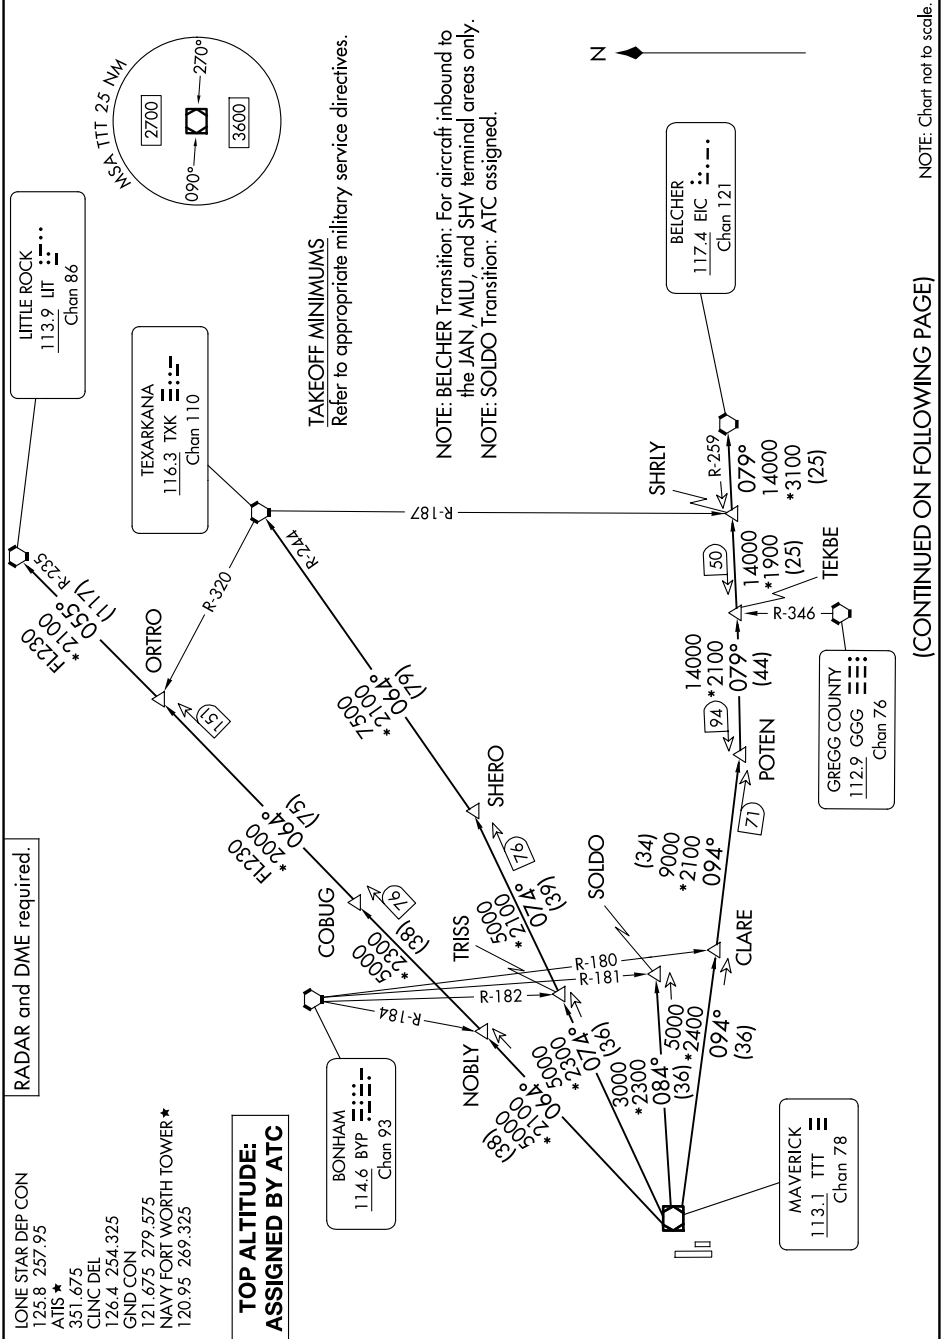

DALLAS THREE DEPARTURE

AL-160 (FAA)

FORT WORTH, TEXAS

SC-2, 17 APR 2025 to 15 MAY 2025

NOTE: Chart not to scale.

(CONTINUED ON FOLLOWING PAGE)

SC-2, 17 APR 2025 to 15 MAY 2025

DALLAS THREE DEPARTURE

FORT WORTH, TEXAS