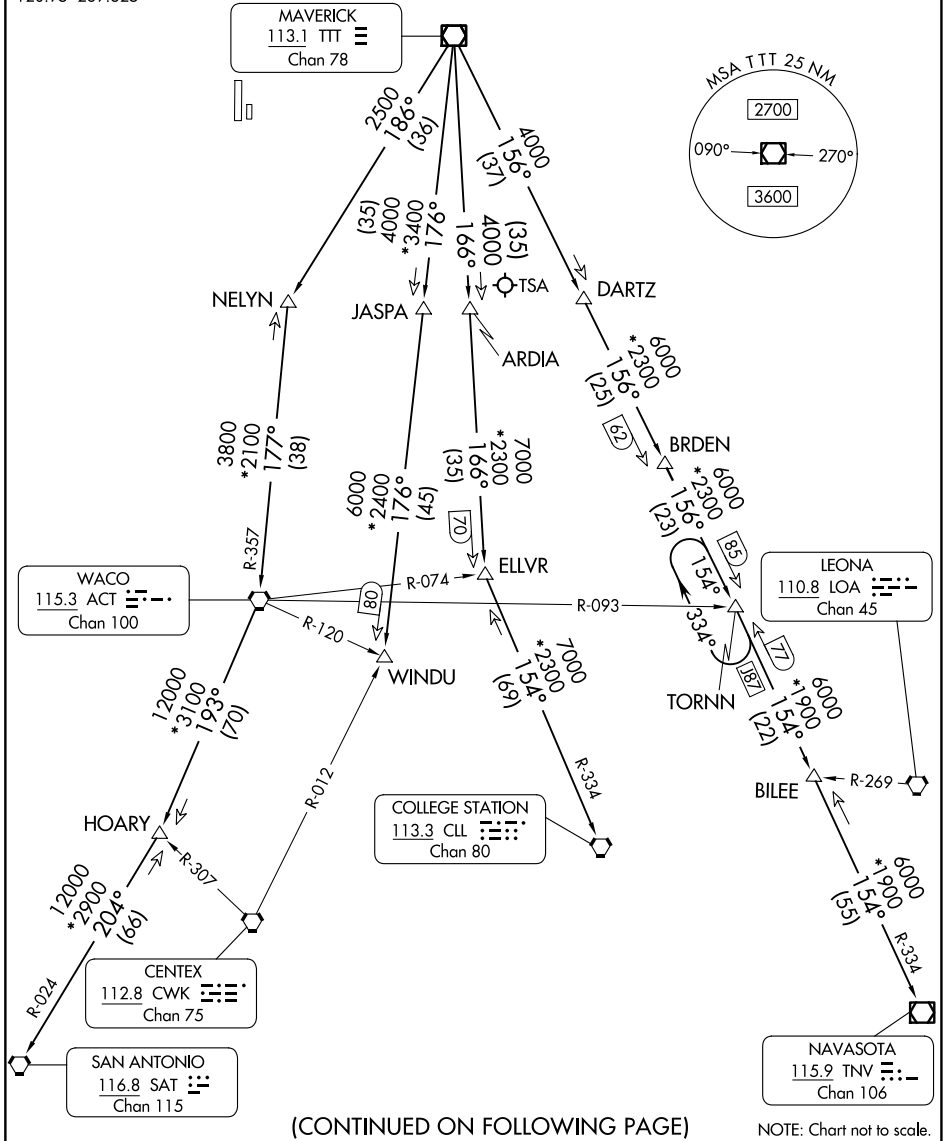

LONE STAR DEP CON  
125.8 257.95  
ATIS ★  
351.675  
CLNC DEL  
126.4 254.325  
GND CON  
121.675 279.575  
NAVY FORT WORTH TOWER ★  
120.95 269.325

RADAR and DME required.

**TOP ALTITUDE:  
ASSIGNED BY ATC**

**TAKEOFF MINIMUMS**

Refer to appropriate military service directives.

**MAVERICK**  
113.1 TTT  
Chan 78

SC-2, 17 APR 2025 to 15 MAY 2025

SC-2, 17 APR 2025 to 15 MAY 2025

(CONTINUED ON FOLLOWING PAGE)

NOTE: Chart not to scale.