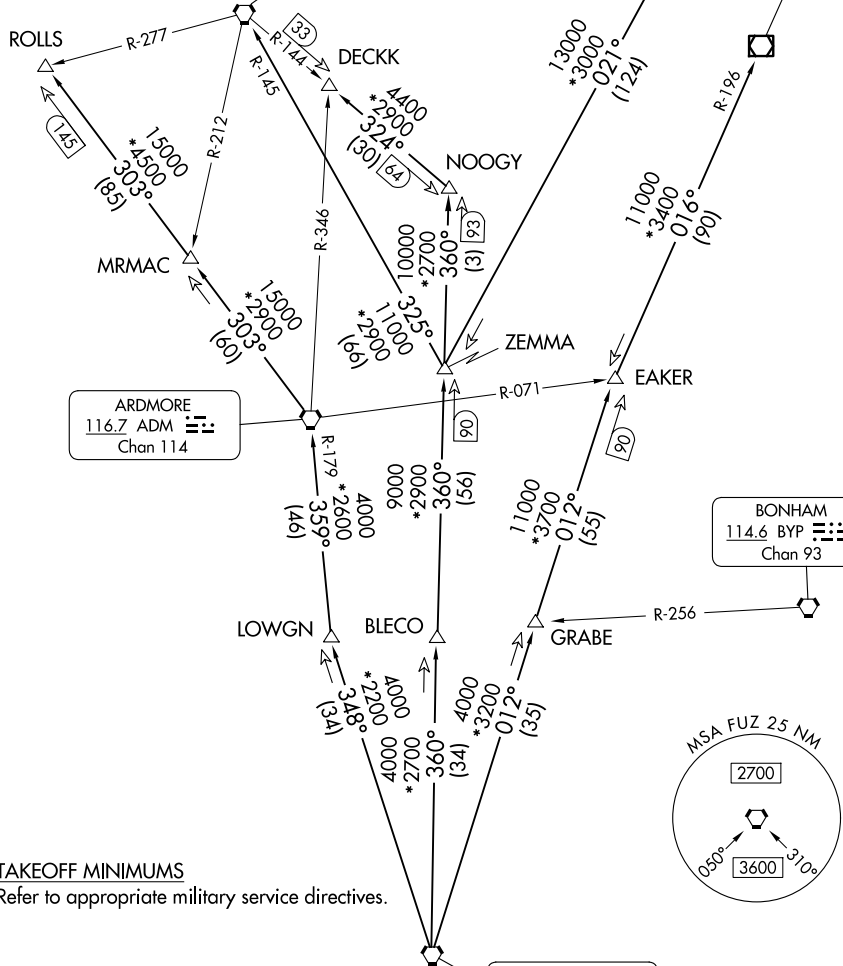

TEXOMA FIVE DEPARTURE

AL-160 (FAA)

FORT WORTH NAS JRB (CARSWELL FLD) (NF'W)

FORT WORTH, TEXAS

LONE STAR DEP CON
 125.8 257.95
 ATIS ★
 351.675
 CLNC DEL
 126.4 254.325
 GND CON
 121.675 279.575
 NAVY FORT WORTH TOWER ★
 120.95 269.325

**TOP ALTITUDE:
 ASSIGNED BY ATC**

TULSA
 114.4 TUL :...:
 Chan 91

RADAR and DME required.

WILL ROGERS
 114.1 IRW :...:
 Chan 88

OKMULGEE
 114.9 OKM :...:
 Chan 96

ARDMORE
 116.7 ADM :...:
 Chan 114

BONHAM
 114.6 BYP :...:
 Chan 93

RANGER
 115.7 FUZ :...:
 Chan 104

TAKEOFF MINIMUMS
 Refer to appropriate military service directives.

NOTE: Chart not to scale.

(CONTINUED ON FOLLOWING PAGE)

SC-2, 17 APR 2025 to 15 MAY 2025

SC-2, 17 APR 2025 to 15 MAY 2025