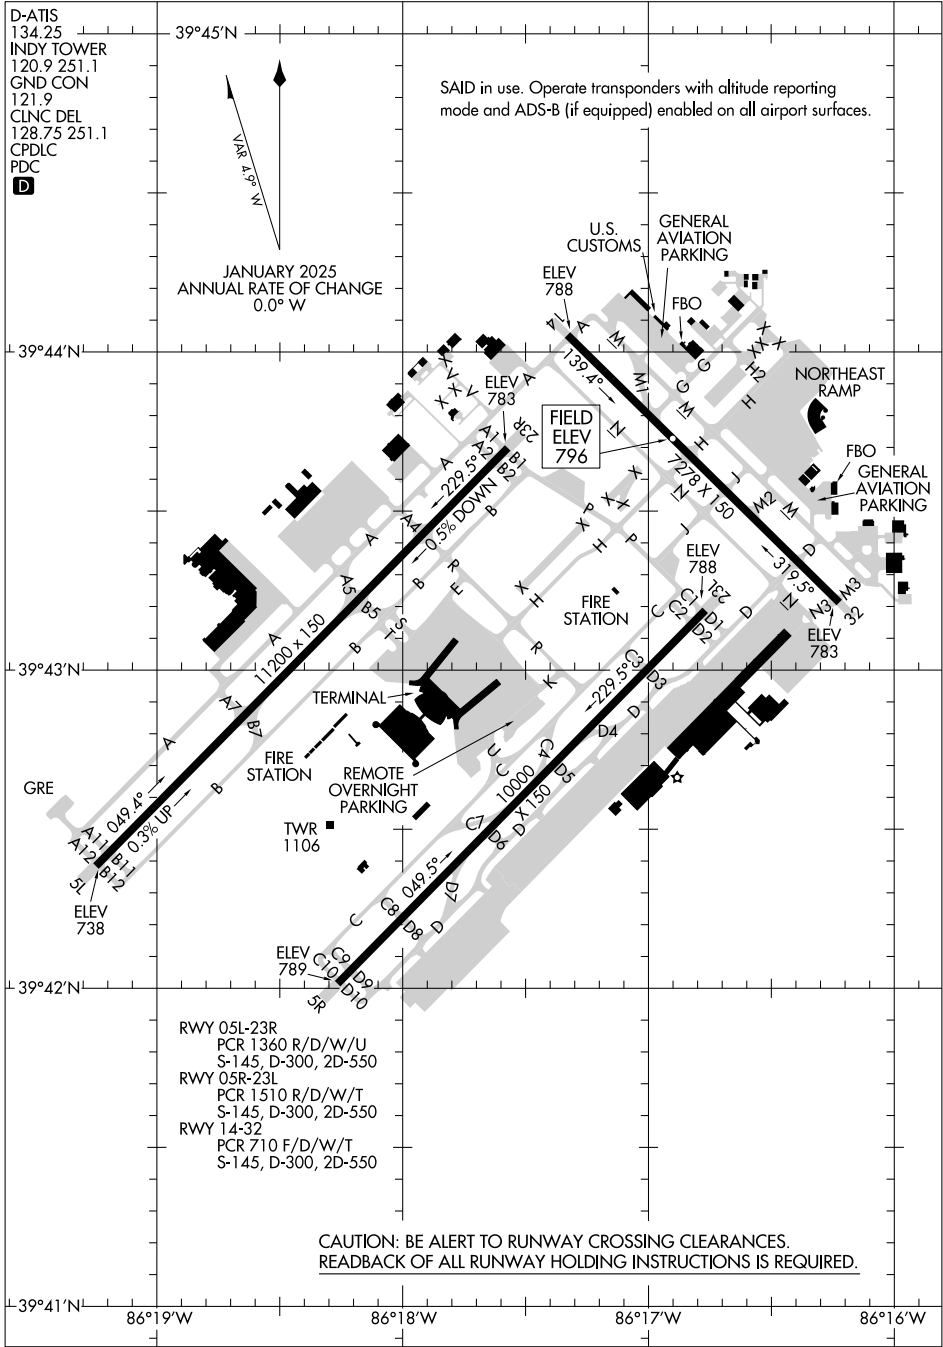

AIRPORT DIAGRAM

AL-203 (FAA)

INDIANAPOLIS INTL (IND)
INDIANAPOLIS, INDIANA

EC-2, 17 APR 2025 to 15 MAY 2025

EC-2, 17 APR 2025 to 15 MAY 2025