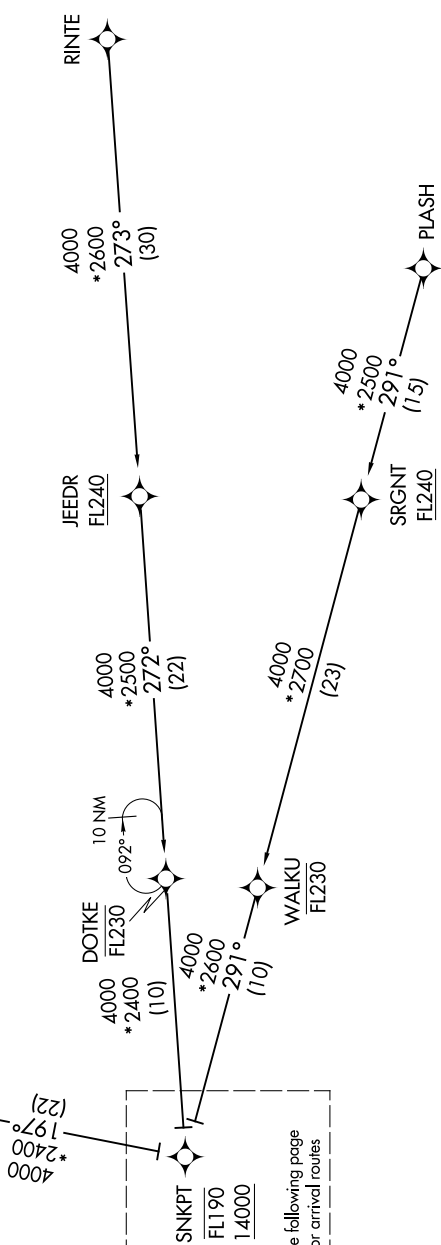

EC-2, 17 APR 2025 to 15 MAY 2025

INDIANAPOLIS APP CON
128.175 317.8
D-ATIS 134.25

ARCAB TRANSITION (ARCAB.SNKPT2):
JEEDR TRANSITION (JEEDR.SNKPT2):
PLASH TRANSITION (PLASH.SNKPT2):
RINTE TRANSITION (RINTE.SNKPT2):
SJAAY TRANSITION (SJAAY.SNKPT2):

NOTE: Radar required.
NOTE: RNAV 1.
NOTE: DME/DME/IRU or GPS required.
NOTE: Expect descend via clearance and landing direction assignment by Indianapolis center.
Approach will assign landing Rwy.

(CONTINUED ON FOLLOWING PAGE)

NOTE: Chart not to scale.

EC-2, 17 APR 2025 to 15 MAY 2025