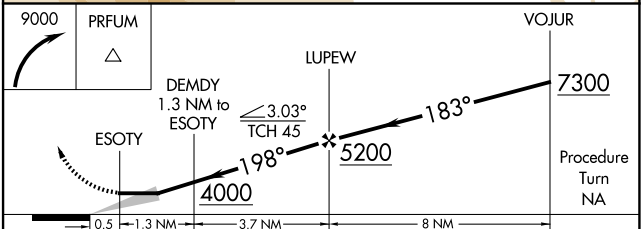

APP CRS	Rwy Idg	6827
198°	TDZE	3403
	Apt Elev	3449

RNAV (GPS) Y RWY 21

KINGMAN (IGM)

⚠ DME/DME RNP-0.3 NA. Circling NA for Cat D southeast of Rwy 3-21. Circling Rwy 35 NA at night.	⚠ MISSED APPROACH: Climbing right turn to 9000 direct PRFUM and hold, continue climb-in-hold to 9000.
--	--

ASOS 119.275	LOS ANGELES CENTER 124.85 319.2	UNICOM 122.8 (CTAF) Ⓛ
------------------------	---	--

CATEGORY	A	B	C	D
LNAV MDA	3820-1	417 (400-1)	3820-1½	417 (400-1½)
CIRCLING	3980-1 531 (600-1)	4100-1 651 (700-1)	4420-3	971 (1000-3)