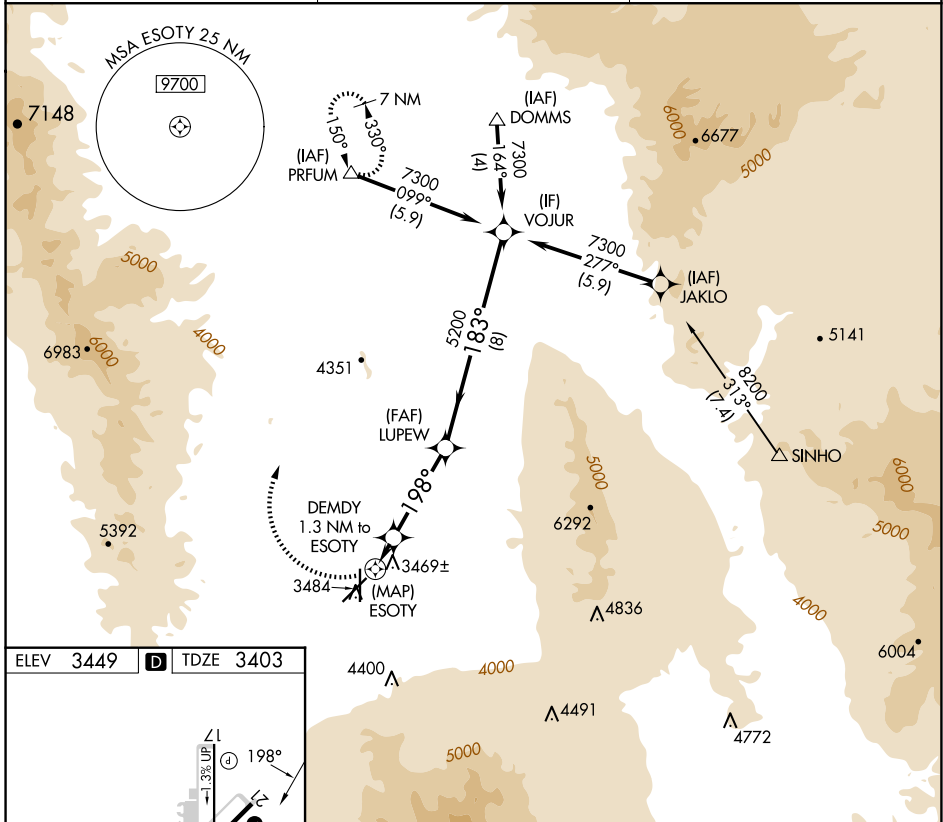

APP CRS	Rwy Idg	6827
198°	TDZE	3403
	Apt Elev	3449

RNAV (GPS) Y RWY 21

KINGMAN (IGM)

⚠ DME/DME RNP-0.3 NA. Circling NA for Cat D southeast of Rwy 3-21. Circling Rwy 35 NA at night.	⚠ MISSED APPROACH: Climbing right turn to 9000 direct PRFUM and hold, continue climb-in-hold to 9000.
--	--

ASOS 119.275	LOS ANGELES CENTER 124.85 319.2	UNICOM 122.8 (CTAF) Ⓛ
------------------------	---	--

CATEGORY	A	B	C	D
LNAV MDA	3820-1	417 (400-1)	3820-1½	417 (400-1½)
CIRCLING	3980-1 531 (600-1)	4100-1 651 (700-1)	4420-3	971 (1000-3)

SW-4, 17 APR 2025 to 15 MAY 2025

SW-4, 17 APR 2025 to 15 MAY 2025