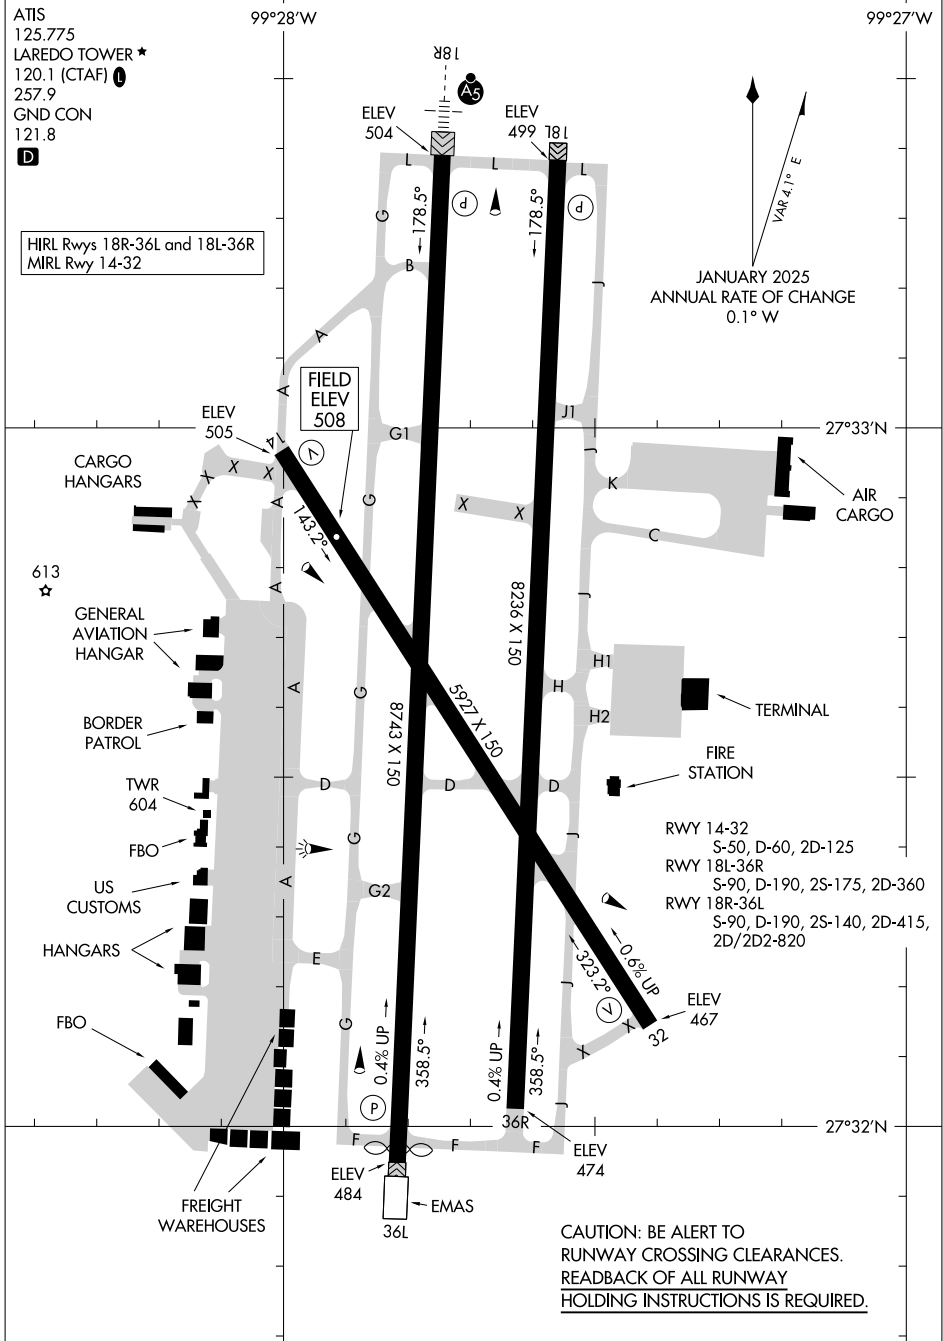

AIRPORT DIAGRAM

AL-226 (FAA)

LAREDO INTL (L.R.D)
LAREDO, TEXAS

SC-3, 17 APR 2025 to 15 MAY 2025

SC-3, 17 APR 2025 to 15 MAY 2025