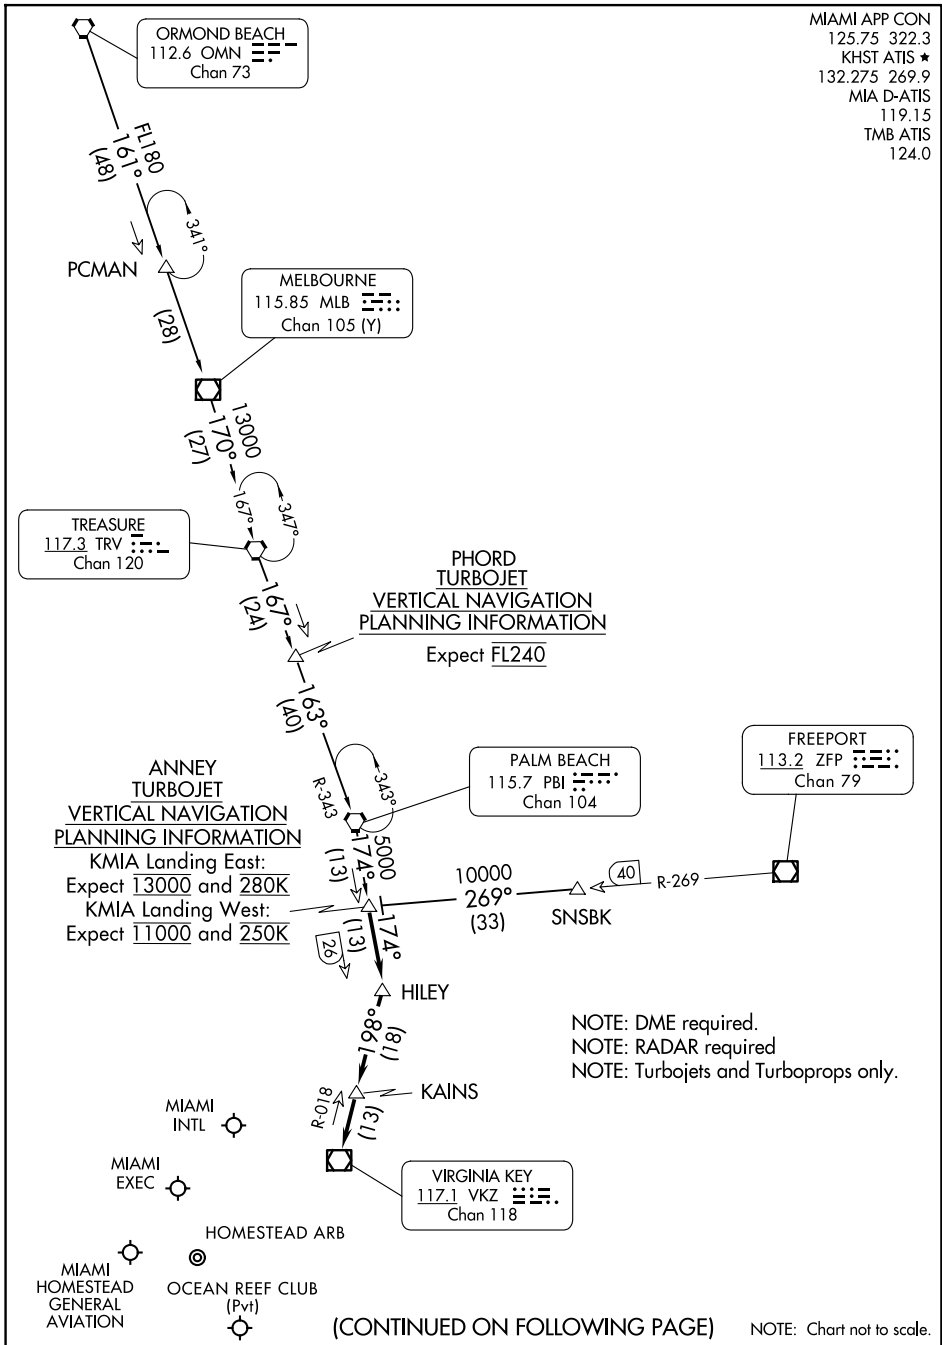

ANNEY FOUR ARRIVAL

MIAMI, FLORIDA

MIAMI APP CON
 125.75 322.3
 KHST ATIS ★
 132.275 269.9
 MIA D-ATIS
 119.15
 TMB ATIS
 124.0

SE-3, 17 APR 2025 to 15 MAY 2025

SE-3, 17 APR 2025 to 15 MAY 2025

(CONTINUED ON FOLLOWING PAGE)

NOTE: Chart not to scale.

ANNEY FOUR ARRIVAL

MIAMI, FLORIDA