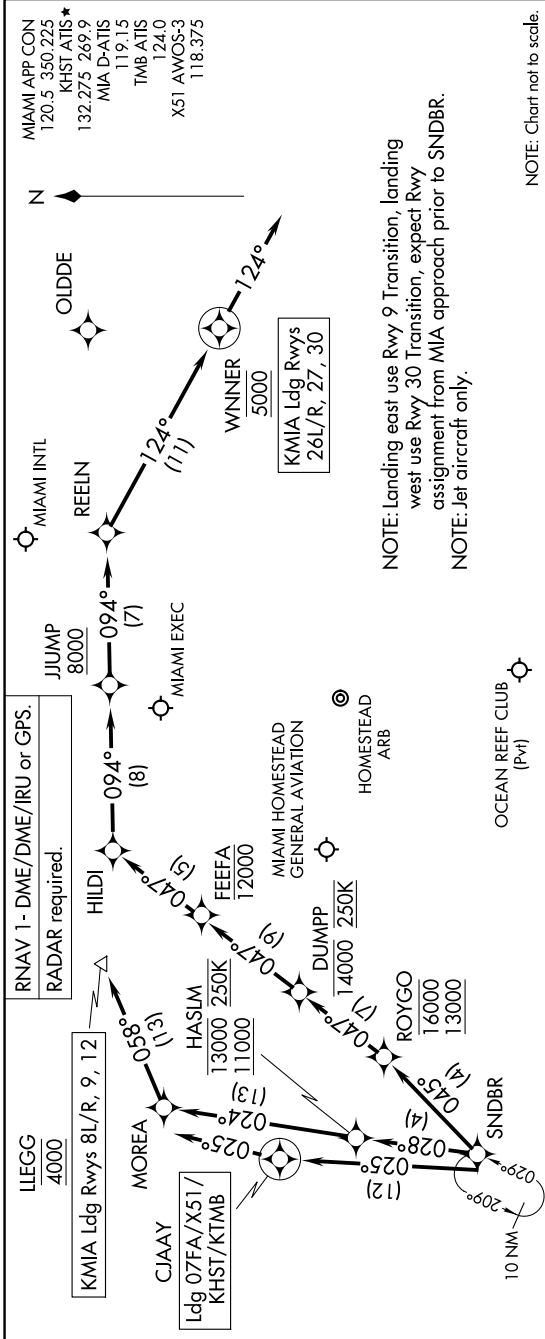

# SNDBR THREE ARRIVAL (RNAV) Arrival Routes

MIAMI, FLORIDA

SE-3, 17 APR 2025 to 15 MAY 2025

## ARRIVAL ROUTE DESCRIPTION

**LANDING KMIA RUNWAYS 8L/R, 9, 12:** From SNDBR on track 028° to cross HASJM between 11000 and 13000 and at 250K, then on track 024° to MOREA, then on track 058° to cross LLEGG at 4000. Expect ILS or RNAV Rwy 9 approach or RADAR vectors to final approach course.

**LANDING KMIA RUNWAYS 26L/R, 27, 30:** From SNDBR on track 045° to cross ROYGO between 13000 and 16000, then on track 047° to cross DUMPP at or below 14000 and at 250K, then on track 047° to cross FEEFA at or below 12000, then on track 047° to HILDI, then on track 094° to cross JUJUMP at or above 8000, then on track 094° to REELN, then on track 124° to cross WINNER at 5000, then on track 124°. Expect RADAR vectors to final approach course.