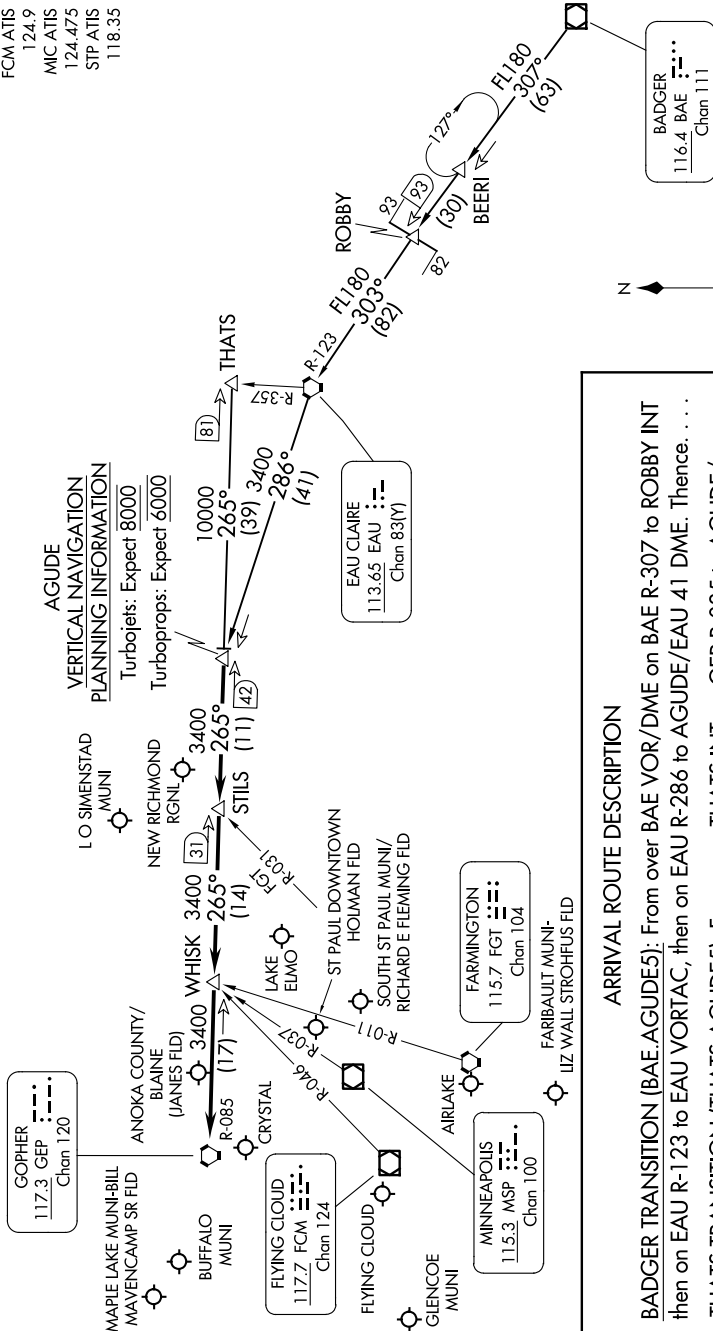

# AGUDE FIVE ARRIVAL

AL-263 (FAA)

MINNEAPOLIS-ST PAUL, MINNESOTA

NC-1, 17 APR 2025 to 15 MAY 2025

NOTE: Chart not to scale.

NOTE: DME and RADAR required.

MINNEAPOLIS APP CON  
 121.2 335.5  
 ANE ATIS  
 120.625  
 FCM ATIS  
 124.9  
 MIC ATIS  
 124.475  
 STP ATIS  
 118.35

# AGUDE FIVE ARRIVAL

MINNEAPOLIS-ST PAUL, MINNESOTA

NC-1, 17 APR 2025 to 15 MAY 2025