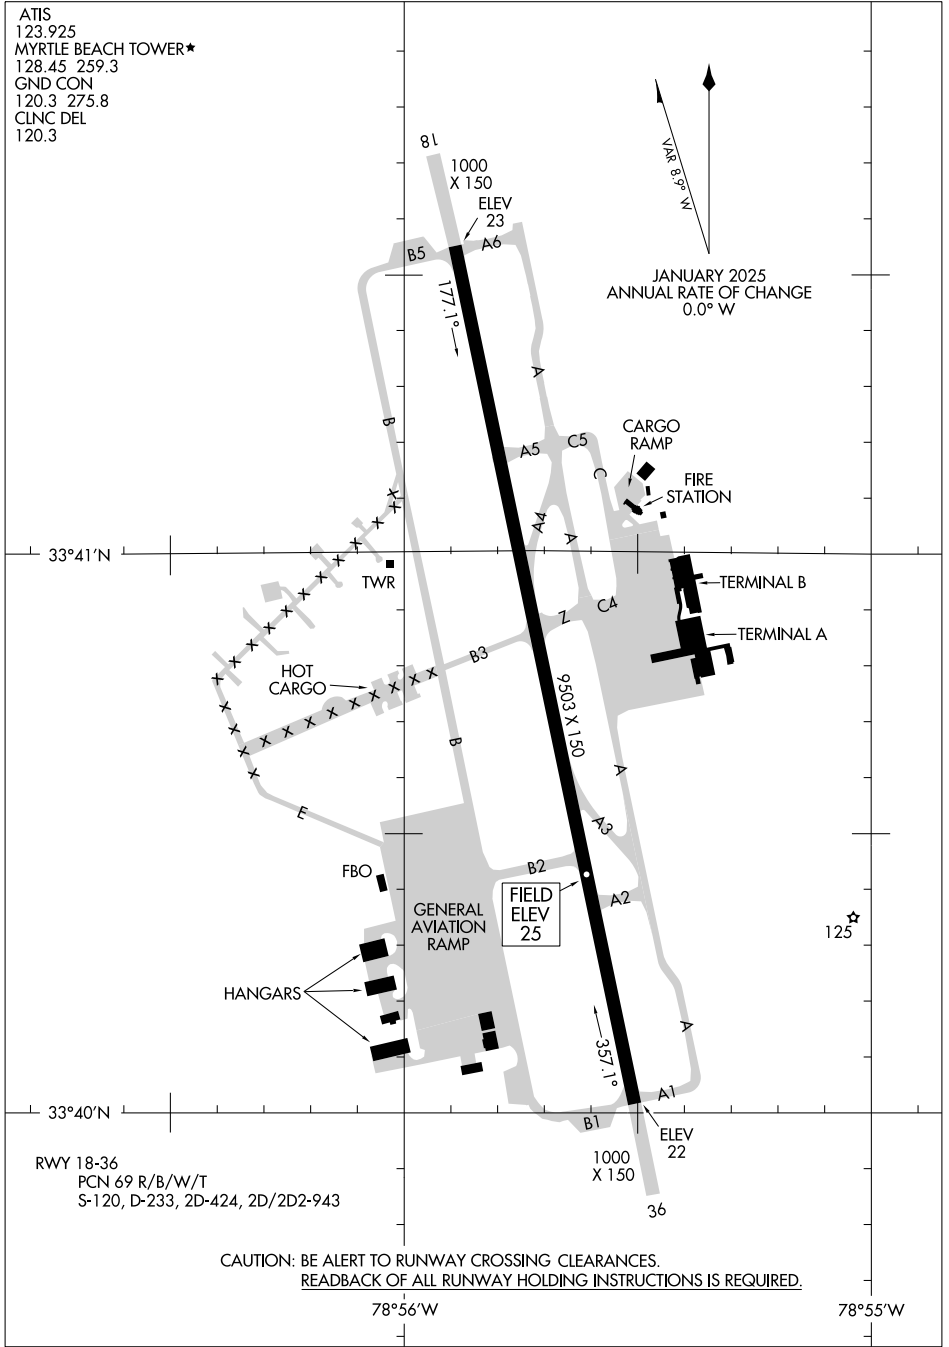

# AIRPORT DIAGRAM

AL-280 (FAA)

MYRTLE BEACH INTL (MYR)  
MYRTLE BEACH, SOUTH CAROLINA

ATIS  
 123.925  
 MYRTLE BEACH TOWER★  
 128.45 259.3  
 GND CON  
 120.3 275.8  
 CLNC DEL  
 120.3

  
 JANUARY 2025  
 ANNUAL RATE OF CHANGE  
 0.0° W

SE-2, 17 APR 2025 to 15 MAY 2025

SE-2, 17 APR 2025 to 15 MAY 2025