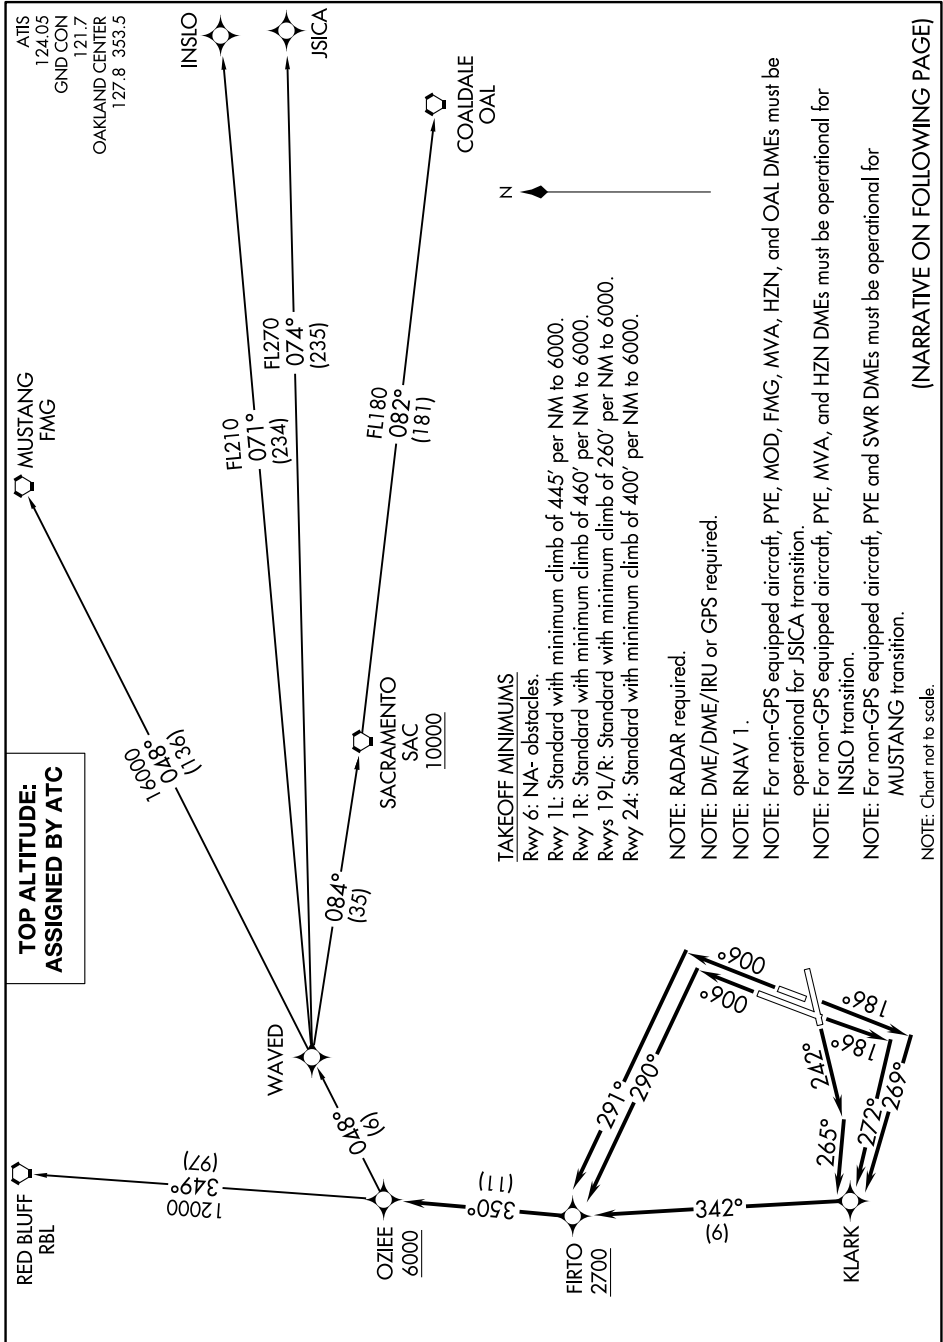

# OZIEE FOUR DEPARTURE (RNAV)

AL-281 (FAA)

NAPA COUNTY (APC)  
NAPA, CALIFORNIA

SW-2, 17 APR 2025 to 15 MAY 2025

# OZIEE FOUR DEPARTURE (RNAV)

SW-2, 17 APR 2025 to 15 MAY 2025