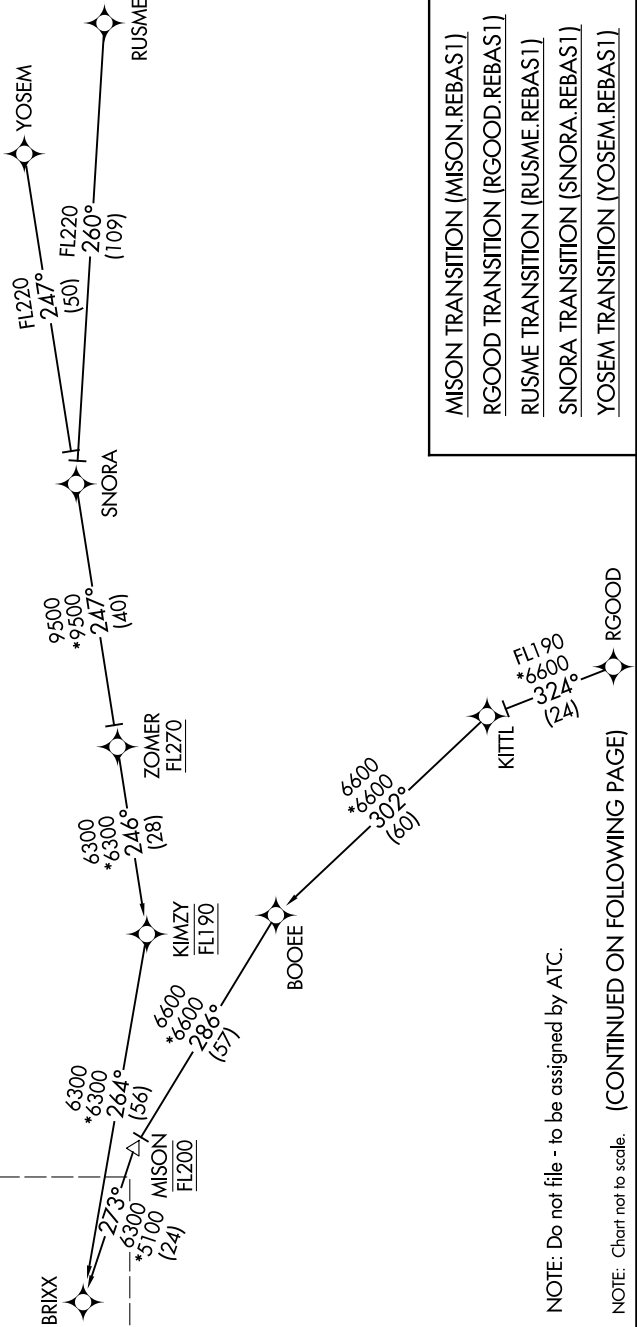

REBAS ONE ARRIVAL (RNAV) Transition Routes

NAPA, CALIFORNIA

- OAKLAND CENTER  
127.8 353.5
- APC ATIS  
124.05
- STS ATIS  
120.55
- APC GND CON  
121.7
- STS GND CON  
121.9
- NAPA TOWER ★  
118.7 257.8
- SANTA ROSA TOWER ★  
118.5 363.0

- MISON TRANSITION (MISON.REBAS1)
- RGOOD TRANSITION (RGOOD.REBAS1)
- RUSME TRANSITION (RUSME.REBAS1)
- SNORA TRANSITION (SNORA.REBAS1)
- YOSEM TRANSITION (YOSEM.REBAS1)

SW-2, 17 APR 2025 to 15 MAY 2025

SW-2, 17 APR 2025 to 15 MAY 2025

RNAV 1 - DME/DME/IRU or GPS.  
RADAR required.

See following page for arrival routes.

NOTE: Do not file - to be assigned by ATC.

NOTE: Chart not to scale. (CONTINUED ON FOLLOWING PAGE)

REBAS ONE ARRIVAL (RNAV) Transition Routes

NAPA, CALIFORNIA