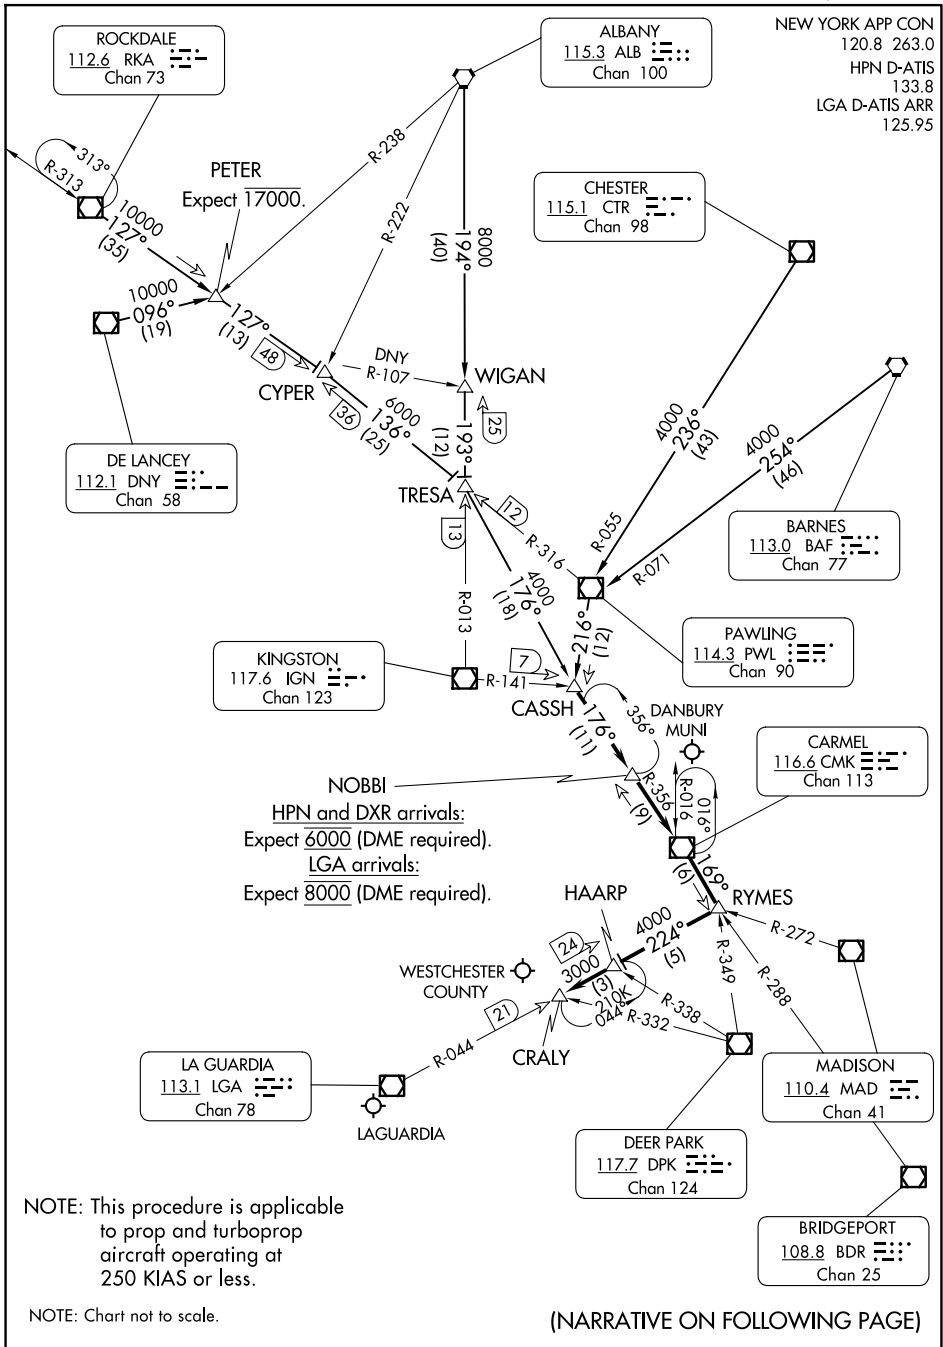

NOBBI FIVE ARRIVAL

NEW YORK, NEW YORK

NEW YORK APP CON
 120.8 263.0
 HPN D-ATIS
 133.8
 LGA D-ATIS ARR
 125.95

NE-2, 17 APR 2025 to 15 MAY 2025

NE-2, 17 APR 2025 to 15 MAY 2025

(NARRATIVE ON FOLLOWING PAGE)

NOBBI FIVE ARRIVAL

NEW YORK, NEW YORK