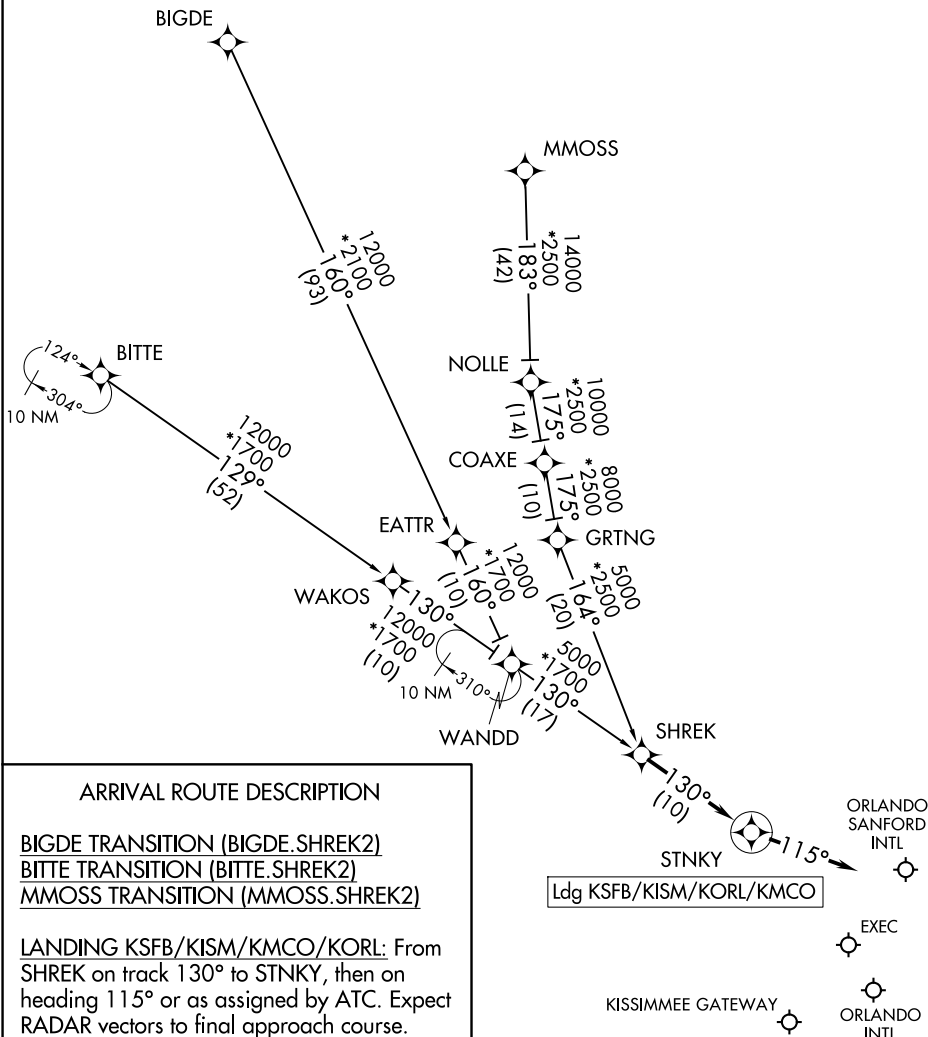

SHREK TWO ARRIVAL (RNAV)

ORLANDO, FLORIDA

RNAV 1 - DME/DME/IRU or GPS.

RADAR required.

ORLANDO APP CON 134.05 339.8
 JACKSONVILLE APP CON 128.675 263.05
 ISM ATIS 128.775
 MCO D-ATIS ARR 121.25
 ORL ATIS 127.25
 SFB ATIS 125.975

NOTE: Jets landing ISM and ORL, ATC assigned only.
 NOTE: Turboprops and props only landing MCO.
 NOTE: Landing all airports, expect RADAR vectors after STINKY.

NOTE: Chart not to scale.

SE-3, 17 APR 2025 to 15 MAY 2025

SE-3, 17 APR 2025 to 15 MAY 2025

SHREK TWO ARRIVAL (RNAV)

(SHREK.SHREK2) 02DEC21

ORLANDO, FLORIDA