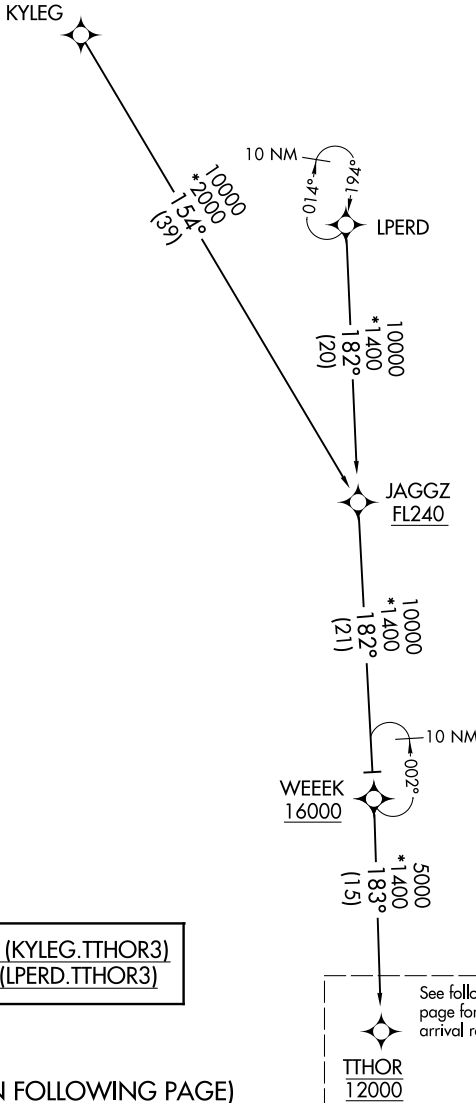

TTHOR THREE ARRIVAL (RNAV) Transition Routes

ORLANDO, FLORIDA

ORLANDO APP CON
 119.775 351.9
 DAYTONA APP CON
 118.85 353.825
 DAB ATIS
 132.875
 EVB ATIS
 124.625
 LEE ATIS
 134.325
 ORL ATIS
 127.25
 OMN ATIS
 118.475
 SFB ATIS
 125.975

RNAV 1 - DME/DME/IRU or GPS.
 RADAR required.

NOTE: Jet and turboprop aircraft only.

KYLEG TRANSITION (KYLEG.TTHOR3)
 LPERD TRANSITION (LPERD.TTHOR3)

(CONTINUED ON FOLLOWING PAGE)

NOTE: Chart not to scale.

SE-3, 17 APR 2025 to 15 MAY 2025

SE-3, 17 APR 2025 to 15 MAY 2025