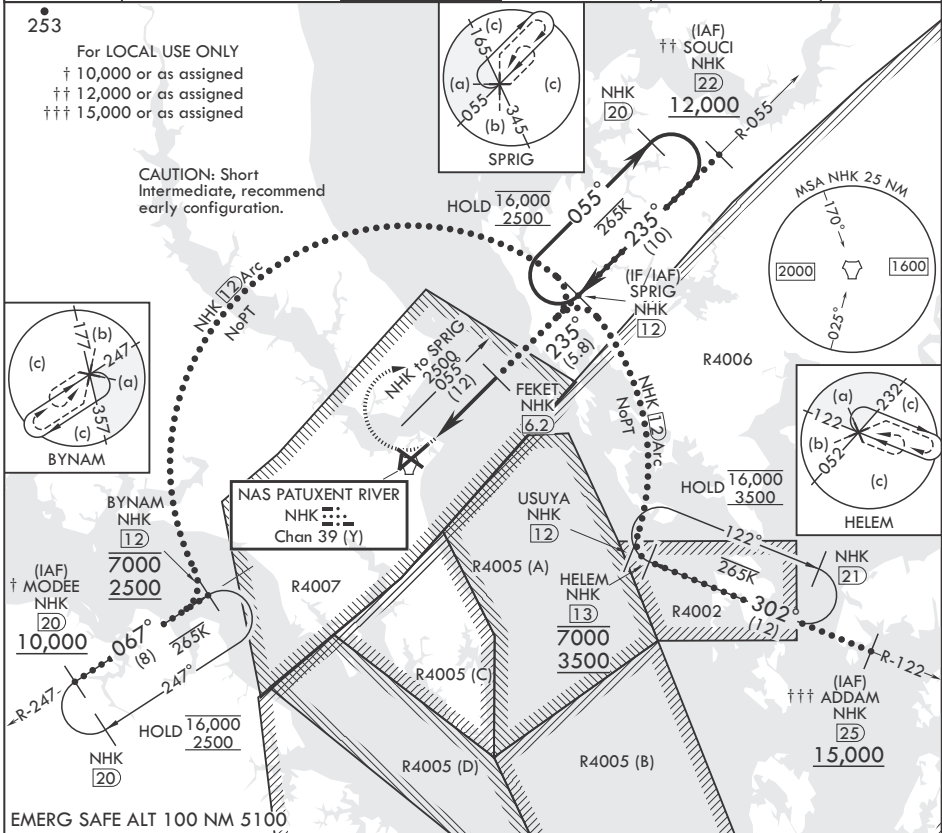

TACAN NHK Chan 39 (Y)	APCH CRS 235°	Rwy ldg TDZE 20 Arprt Elev 39	11,799
-----------------------	---------------	----------------------------------	--------

(-USN) PATUXENT RIVER NAS (TRAPNELL FLD) (KNHK)

▽ MISSED APPROACH: Climbing right turn to 2500 and intercept NHK TACAN R-055 to SPRIG and hold.

ATIS 322.425	APP CON/DEP CON* 121.0 250.3	TOWER 123.7 343.65	GND CON 120.6 336.4	CLNC DEL 135.2 316.125	ASR/PAR
--------------	------------------------------	--------------------	---------------------	------------------------	---------

EMERG SAFE ALT 100 NM 5100

NE-3, 17 APR 2025 to 15 MAY 2025

NE-3, 17 APR 2025 to 15 MAY 2025