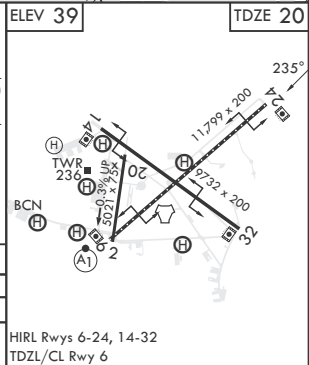

NE-3, 17 APR 2025 to 15 MAY 2025

NE-3, 17 APR 2025 to 15 MAY 2025