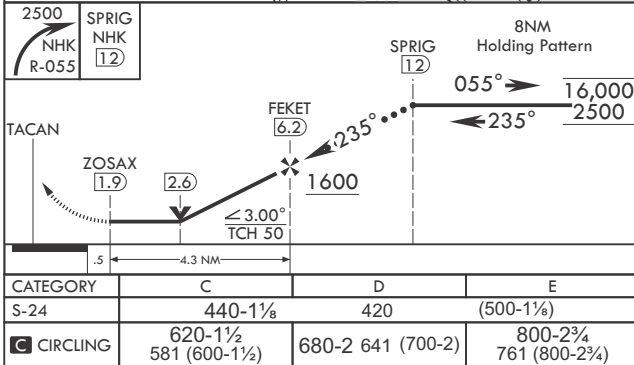

NE-3, 17 APR 2025 to 15 MAY 2025

NE-3, 17 APR 2025 to 15 MAY 2025