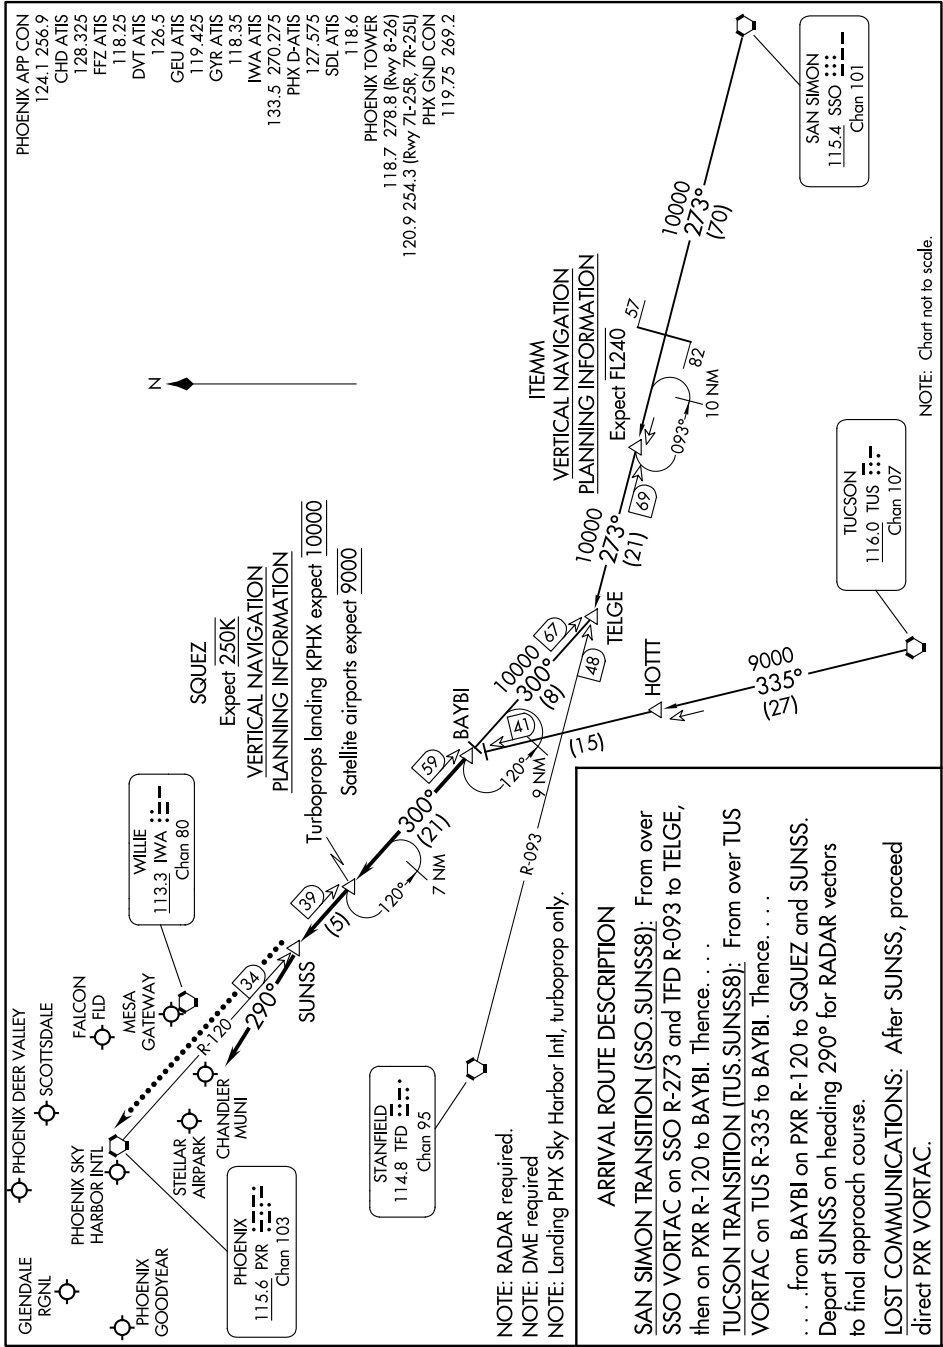

# SUNSS EIGHT ARRIVAL

AL-322 (FAA)

PHOENIX, ARIZONA

SW-4, 17 APR 2025 to 15 MAY 2025

NOTE: Chart not to scale.

# SUNSS EIGHT ARRIVAL

PHOENIX, ARIZONA

SW-4, 17 APR 2025 to 15 MAY 2025