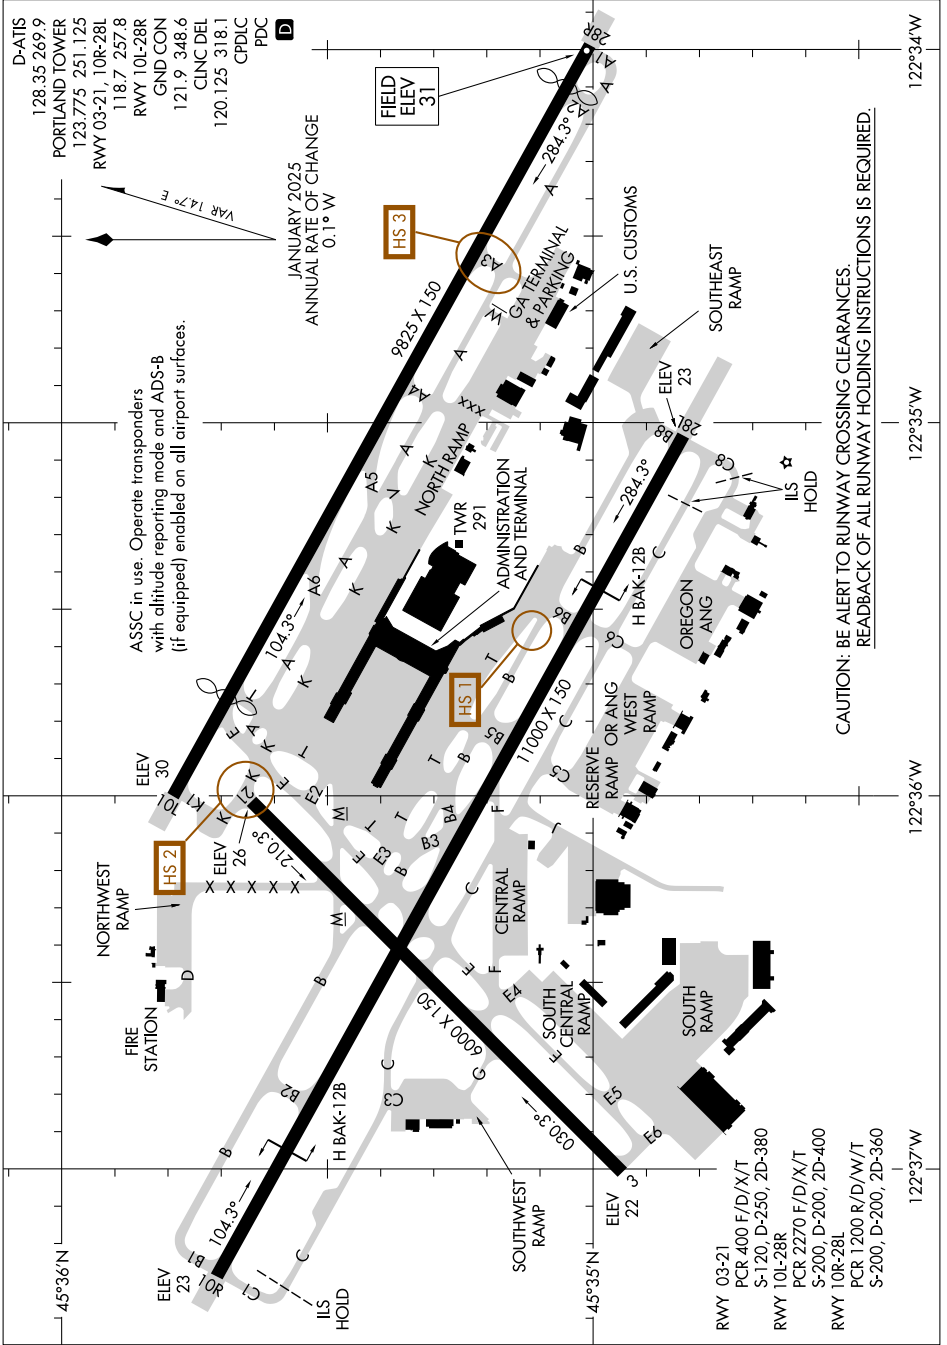

25107

AIRPORT DIAGRAM

AL-330 (FAA)

PORTLAND INTL (PDX)
PORTLAND, OREGON

NW-1, 17 APR 2025 to 15 MAY 2025

AIRPORT DIAGRAM

25107

PORTLAND, OREGON
PORTLAND INTL (PDX)

NW-1, 17 APR 2025 to 15 MAY 2025