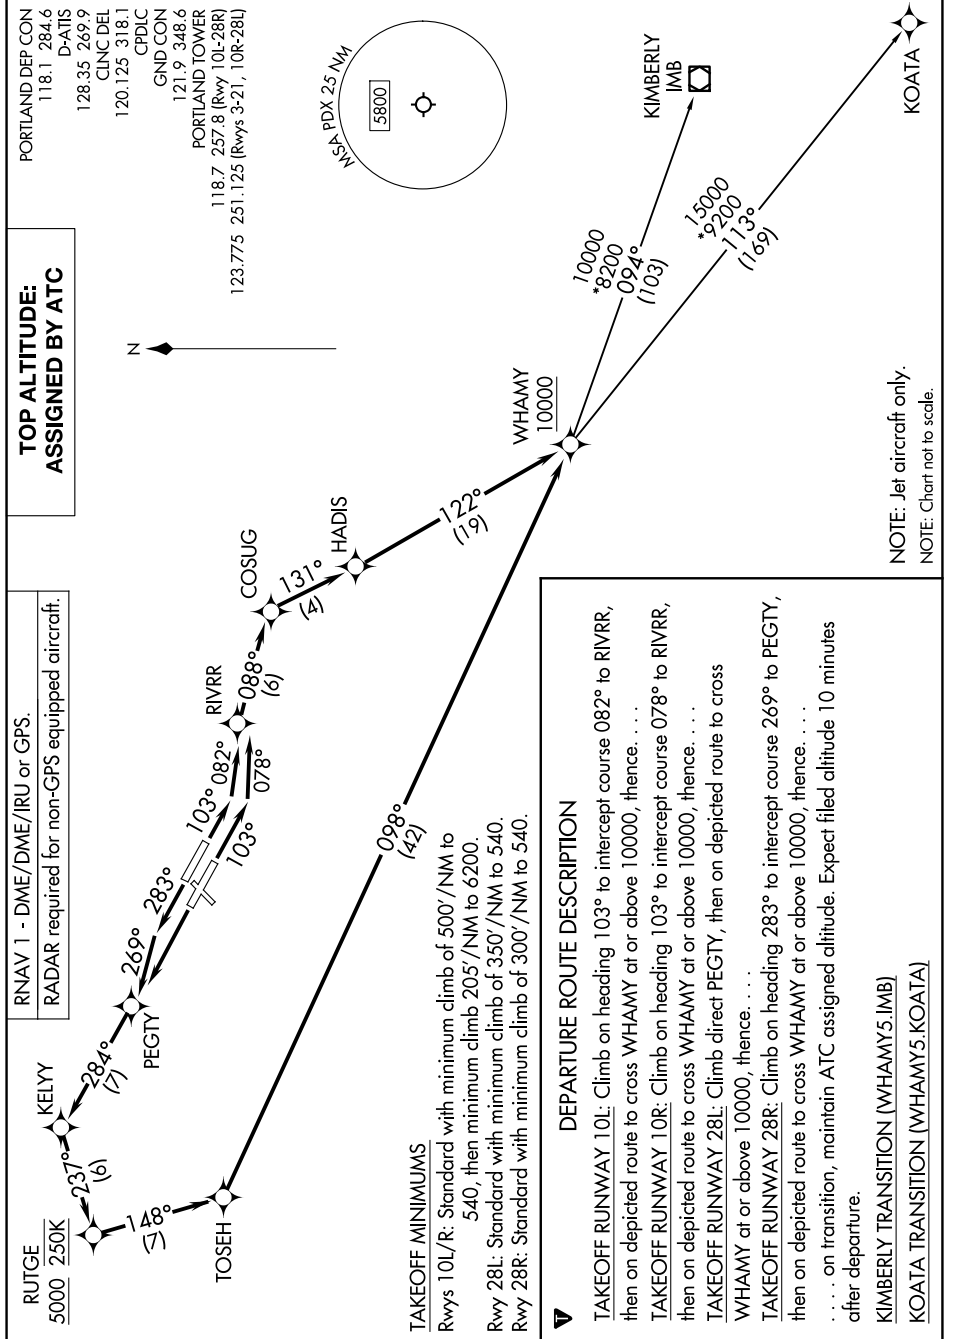

WHAMY FIVE DEPARTURE (RNAV)

AL-330 (FAA)

PORTLAND INTL (PDX)
PORTLAND, OREGON

NW-1, 17 APR 2025 to 15 MAY 2025

WHAMY FIVE DEPARTURE (RNAV)

NW-1, 17 APR 2025 to 15 MAY 2025