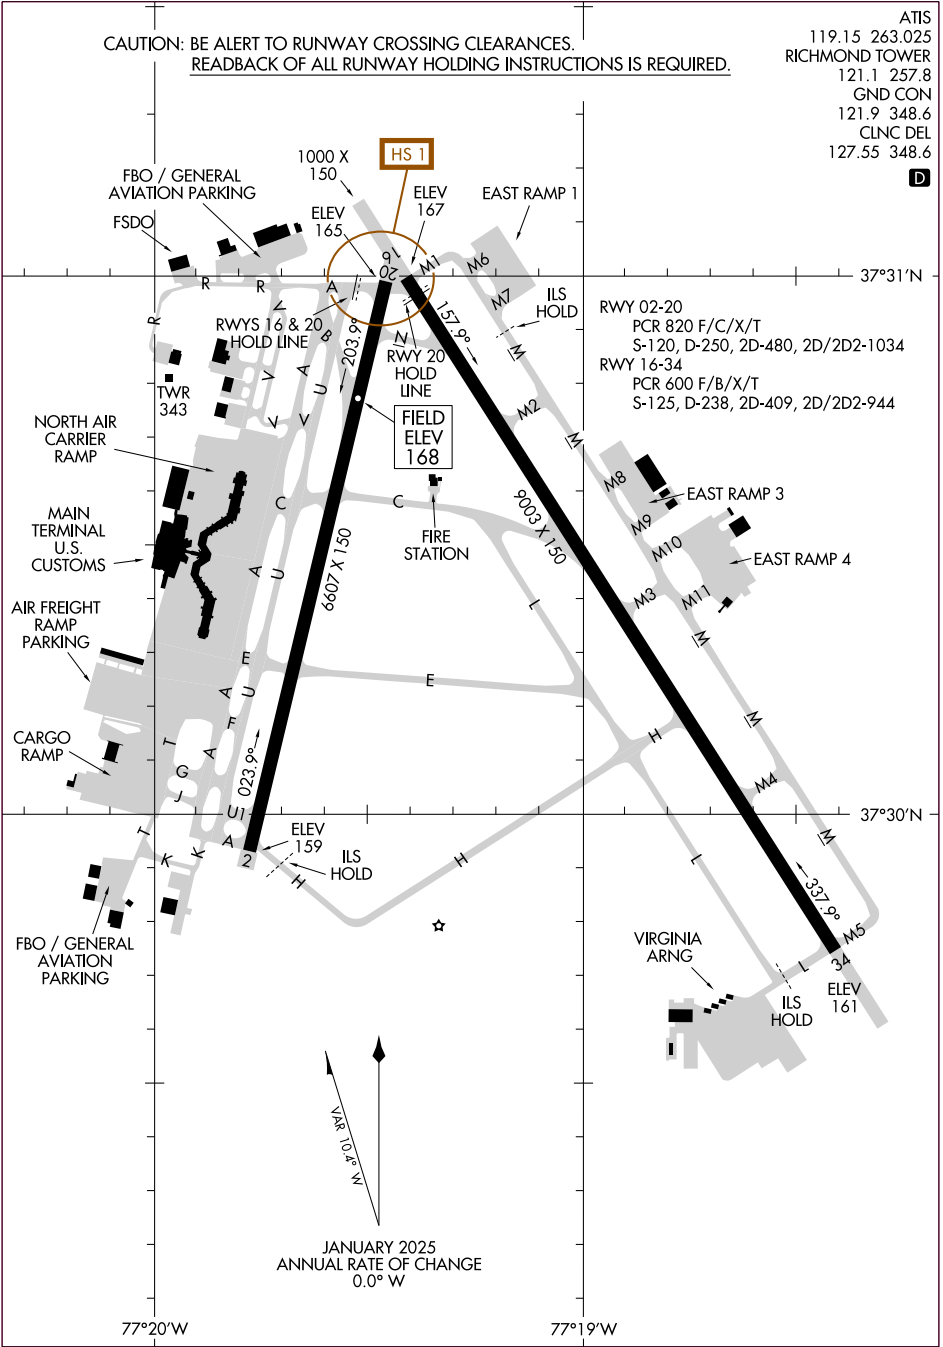

25107
AIRPORT DIAGRAM

AL-347 (FAA)

RICHMOND INTL (RIC)
RICHMOND, VIRGINIA

**CAUTION: BE ALERT TO RUNWAY CROSSING CLEARANCES.
READBACK OF ALL RUNWAY HOLDING INSTRUCTIONS IS REQUIRED.**

ATIS
119.15 263.025
RICHMOND TOWER
121.1 257.8
GND CON
121.9 348.6
CLNC DEL
127.55 348.6

NE-3, 17 APR 2025 to 15 MAY 2025

NE-3, 17 APR 2025 to 15 MAY 2025

JANUARY 2025
ANNUAL RATE OF CHANGE
0.0° W

AIRPORT DIAGRAM
25107

RICHMOND, VIRGINIA
RICHMOND INTL (RIC)