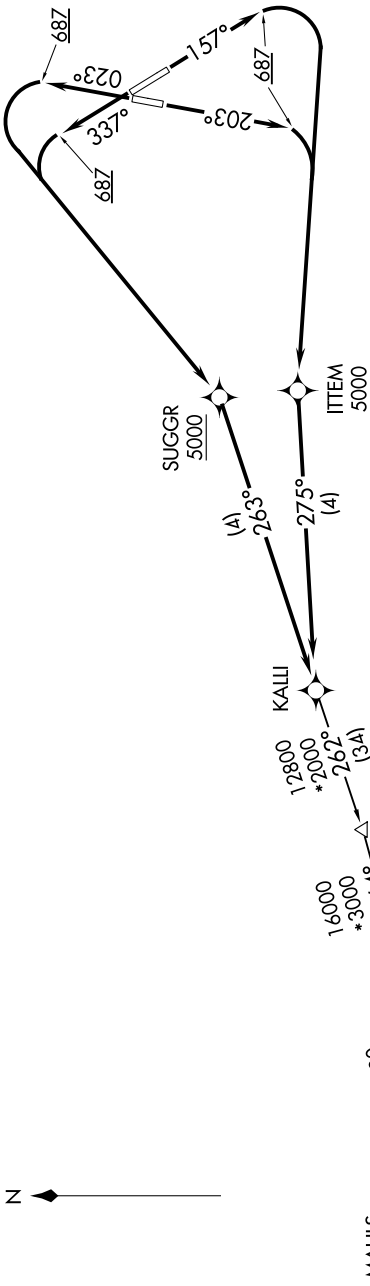

# KALLI SEVEN DEPARTURE (RNAV)

**TOP ALTITUDE:**  
5000

### TAKEOFF MINIMUMS

Rwys 2, 16, 20, 34: Standard with minimum climb of 500' per NM to 687.

- ATIS 119.15 263.025
- CINC DEL 127.55 348.6
- GND CON 121.9 348.6
- RICHMOND TOWER 121.1 257.8
- POTOMAC DEP CON 126.75 307.2