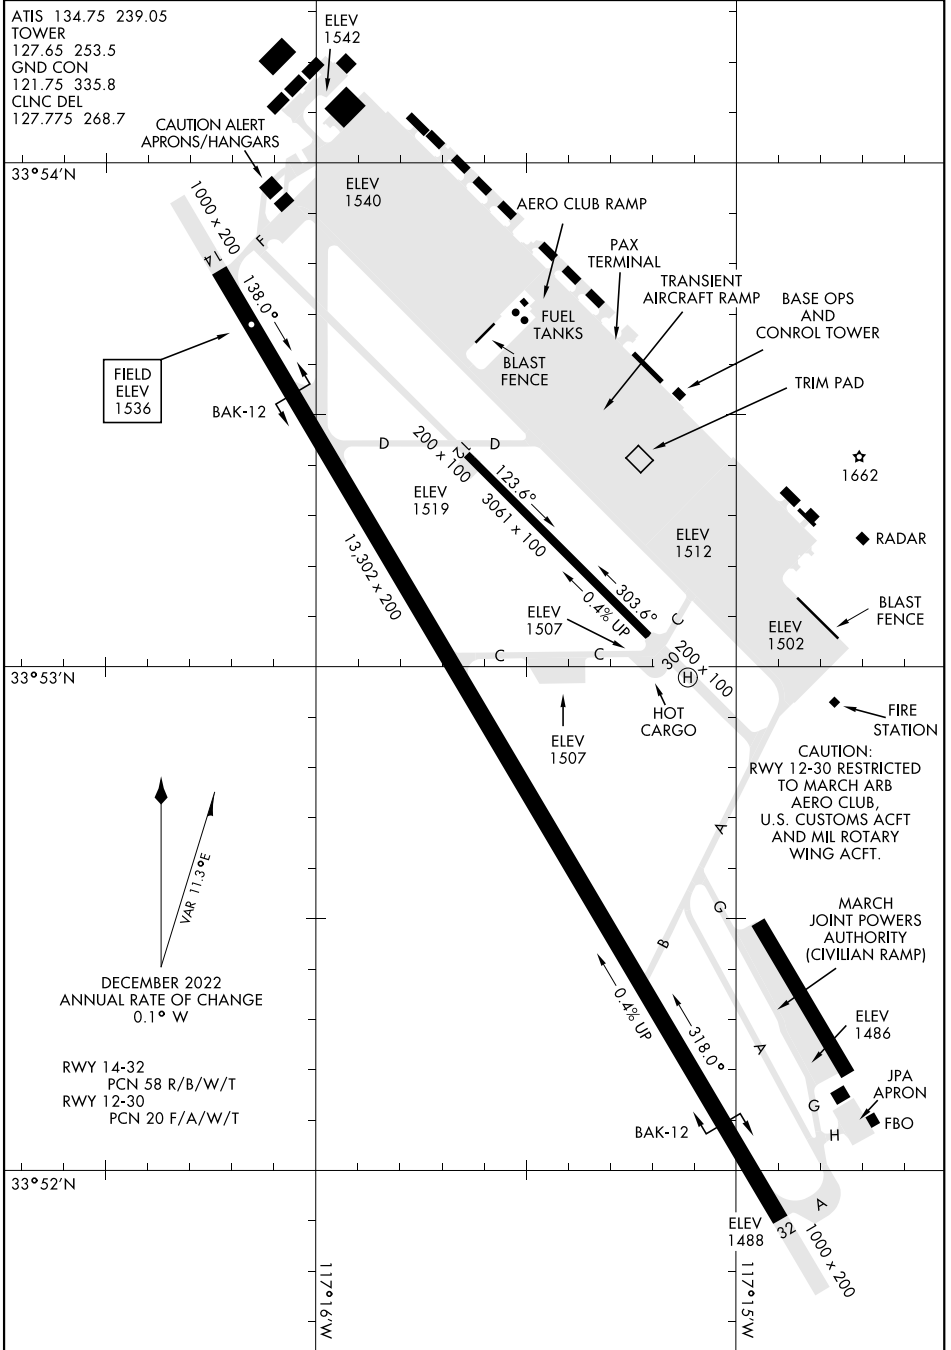

# AIRPORT DIAGRAM

[USAF]

MARCH ARB (KRIV)

RIVERSIDE, CALIFORNIA

SW-3, 17 APR 2025 to 15 MAY 2025

SW-3, 17 APR 2025 to 15 MAY 2025

# AIRPORT DIAGRAM

RIVERSIDE, CALIFORNIA

MARCH ARB (KRIV)