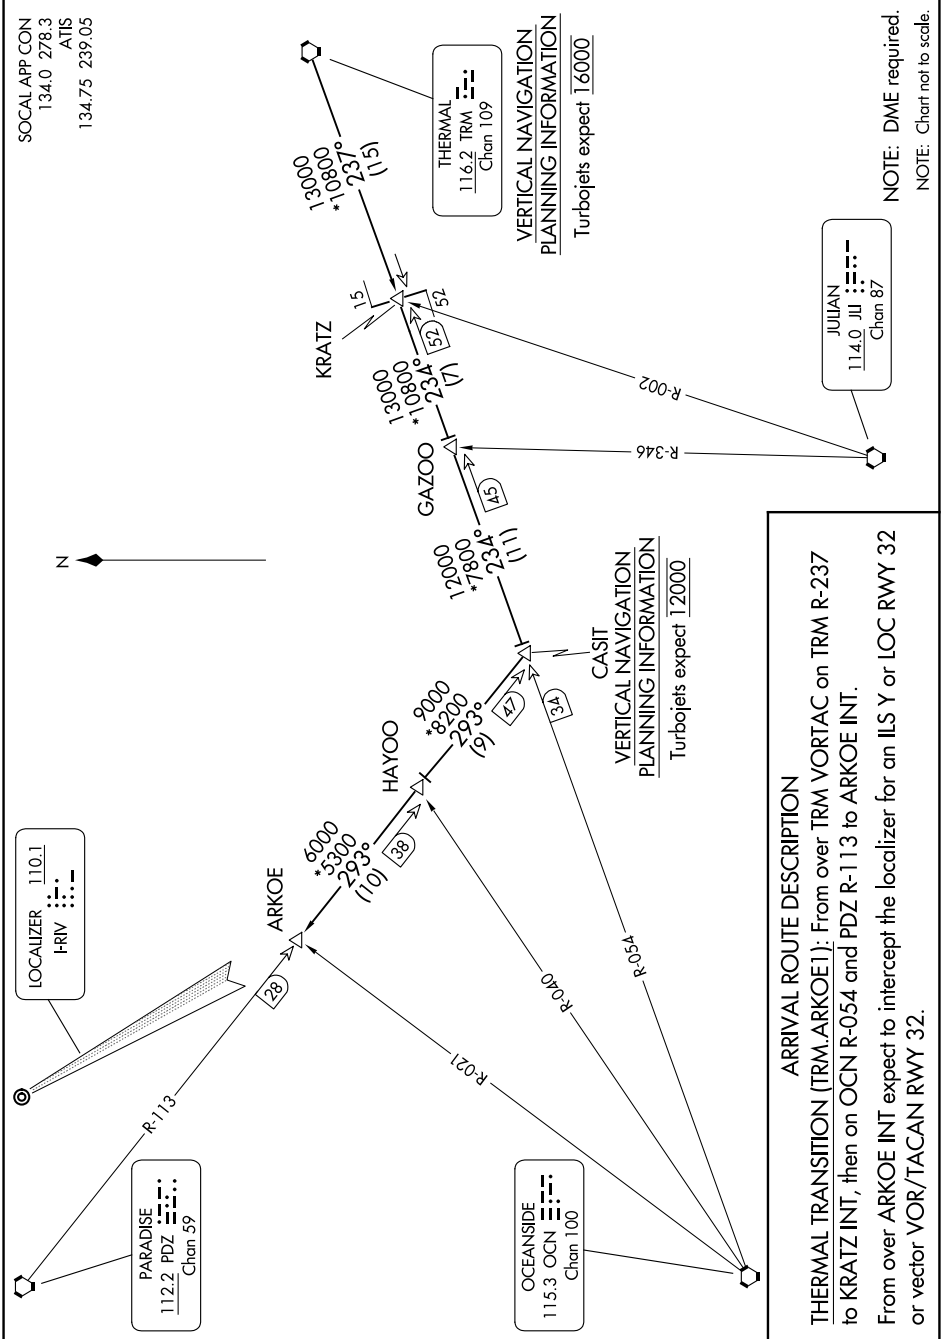

ARKOE ONE ARRIVAL

SW-3, 17 APR 2025 to 15 MAY 2025

ARKOE ONE ARRIVAL

SW-3, 17 APR 2025 to 15 MAY 2025