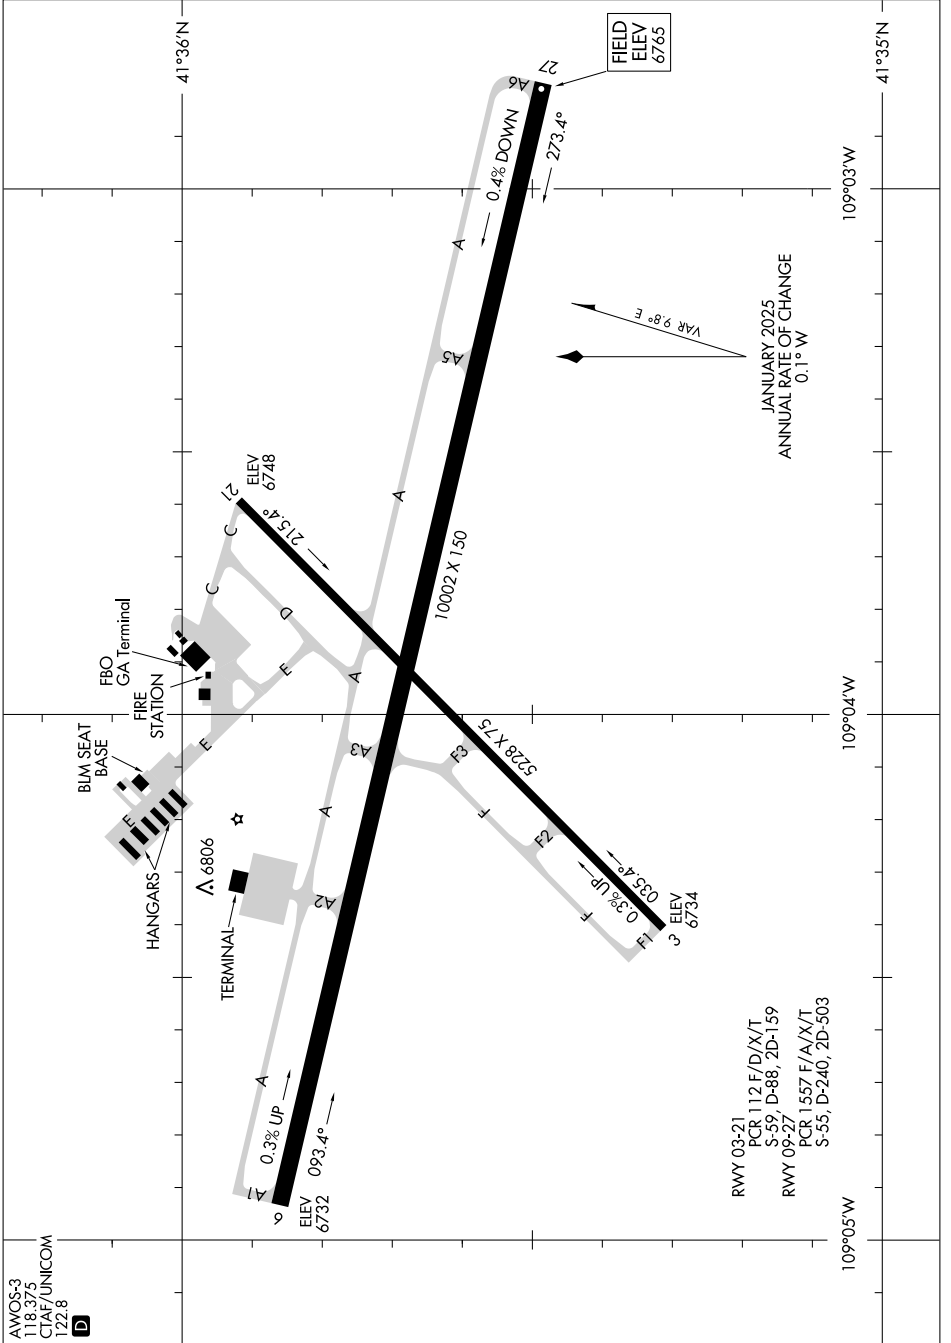

AIRPORT DIAGRAM

AL-353 (FAA)

SOUTHWEST WYOMING RGNL (R.K.S)
ROCK SPRINGS, WYOMING

NW-1, 17 APR 2025 to 15 MAY 2025

NW-1, 17 APR 2025 to 15 MAY 2025