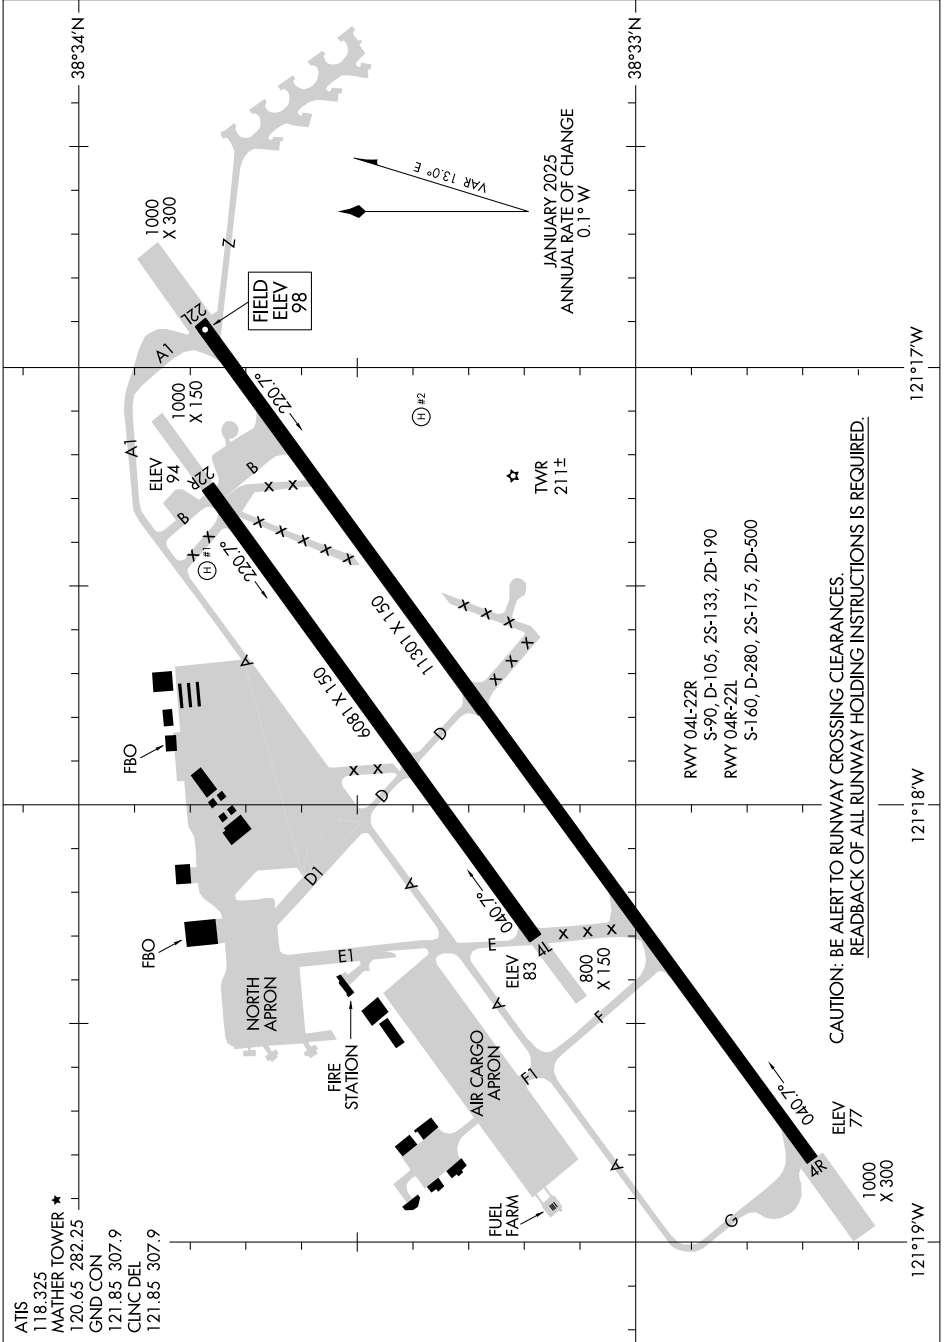

25107

# AIRPORT DIAGRAM

AL-356 (FAA)

SACRAMENTO MATHER (MHR)  
SACRAMENTO, CALIFORNIA

SW-2, 17 APR 2025 to 15 MAY 2025

**CAUTION: BE ALERT TO RUNWAY CROSSING CLEARANCES.  
READBACK OF ALL RUNWAY HOLDING INSTRUCTIONS IS REQUIRED.**

# AIRPORT DIAGRAM

25107

SACRAMENTO, CALIFORNIA  
SACRAMENTO MATHER (MHR)

SW-2, 17 APR 2025 to 15 MAY 2025

ATIS 118.325  
 MATHER TOWER ★ 120.65 282.25  
 GND CON 121.85 307.9  
 CLNC DEL 121.85 307.9

RWY 04L-22R  
 S-90 D-105, 2S-133, 2D-190  
 RWY 04R-22L  
 S-160, D-280, 2S-175, 2D-500