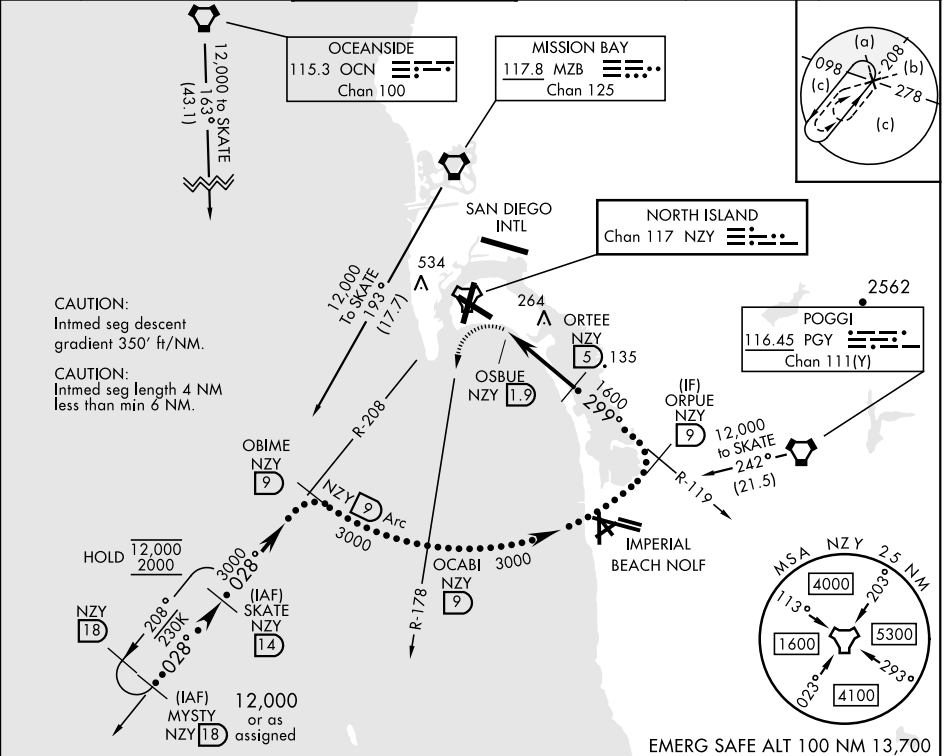

HI-TACAN Z RWY 29

TACAN NZY Chan 117	APCH CRS 299°	Rwy Idg TDZE Arprt Elev 7501 26 26
------------------------------	-------------------------	--

[USN]

NORTH ISLAND NAS (HALSEY FIELD) (KNZY)

<p>▼ * When ALS inop, increase vis to 1 3/8 miles.</p>	<p>ALSF-1 A1</p>	<p>MISSED APPROACH: Climbing left turn to 2000 via NZY TACAN R-178 to OCABI. Arc S on the NZY 9 DME arc to OBIME, then via NZY R-208 to SKATE and hold.</p>
		<p>ATIS ★ 317.8</p>

<p>SOCAL APP CON 125.15 317.55</p>	<p>TOWER ★ 135.1 336.4</p>	<p>GND CON 118.0 360.675</p>	<p>CLNC DEL 128.4 288.25</p>	<p>PAR/ASR</p>
---	---------------------------------------	---	---	----------------

ELEV 26	TDZE 26
---------	---------

CATEGORY	C	D	E
S-29 *	520-1 494 (500-1)		
CIRCLING	NOT AUTHORIZED		

HI-TACAN Z RWY 29

SW-3, 17 APR 2025 to 15 MAY 2025

SW-3, 17 APR 2025 to 15 MAY 2025