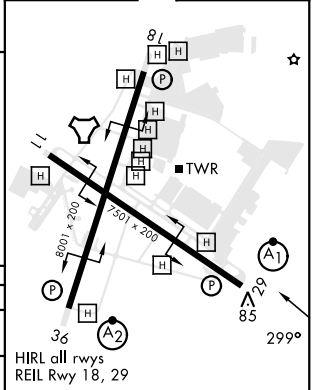

HI-TACAN Z RWY 29

TACAN NZY Chan 117	APCH CRS 299°	Rwy Idg TDZE Arprt Elev 7501 26 26
------------------------------	-------------------------	--

[USN]

NORTH ISLAND NAS (HALSEY FIELD) (KNZY)

<p>▼ * When ALS inop, increase vis to 1 3/8 miles.</p>	<p>ALSF-1 A1</p>	<p>MISSED APPROACH: Climbing left turn to 2000 via NZY TACAN R-178 to OCABI. Arc S on the NZY 9 DME arc to OBIME, then via NZY R-208 to SKATE and hold.</p>
		<p>ATIS ★ 317.8</p>

<p>SOCAL APP CON 125.15 317.55</p>	<p>TOWER ★ 135.1 336.4</p>	<p>GND CON 118.0 360.675</p>	<p>CLNC DEL 128.4 288.25</p>	<p>PAR/ASR</p>
---	---------------------------------------	---	---	----------------

ELEV 26	TDZE 26
---------	---------

CATEGORY	C	D	E
S-29 *	520-1 494 (500-1)		
CIRCLING	NOT AUTHORIZED		

HI-TACAN Z RWY 29

SW-3, 17 APR 2025 to 15 MAY 2025

SW-3, 17 APR 2025 to 15 MAY 2025