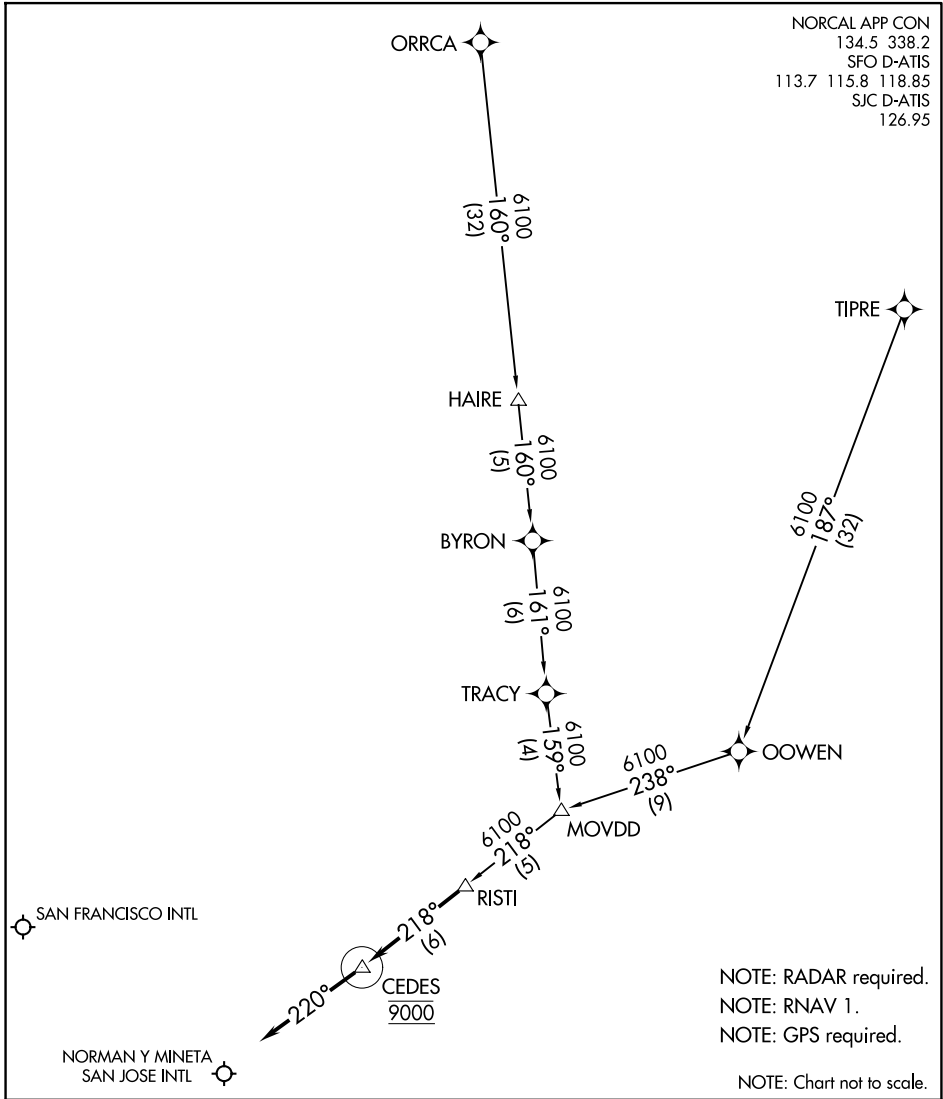

RISTI ONE ARRIVAL (RNAV)

AL-375 (FAA)

SAN FRANCISCO, CALIFORNIA

NORCAL APP CON
 134.5 338.2
 SFO D-ATIS
 113.7 115.8 118.85
 SJC D-ATIS
 126.95

SW-2, 17 APR 2025 to 15 MAY 2025

SW-2, 17 APR 2025 to 15 MAY 2025

NOTE: RADAR required.
 NOTE: RNAV 1.
 NOTE: GPS required.

NOTE: Chart not to scale.

ARRIVAL ROUTE DESCRIPTION

ORRCA TRANSITION (ORRCA.RISTI1)

TIPRE TRANSITION (TIPRE.RISTI1)

LANDING KSFO/KSJC: From RISTI on track 218° to cross CEDES at 9000, then on heading 220° or as assigned by ATC. Expect RADAR vectors to final approach course.