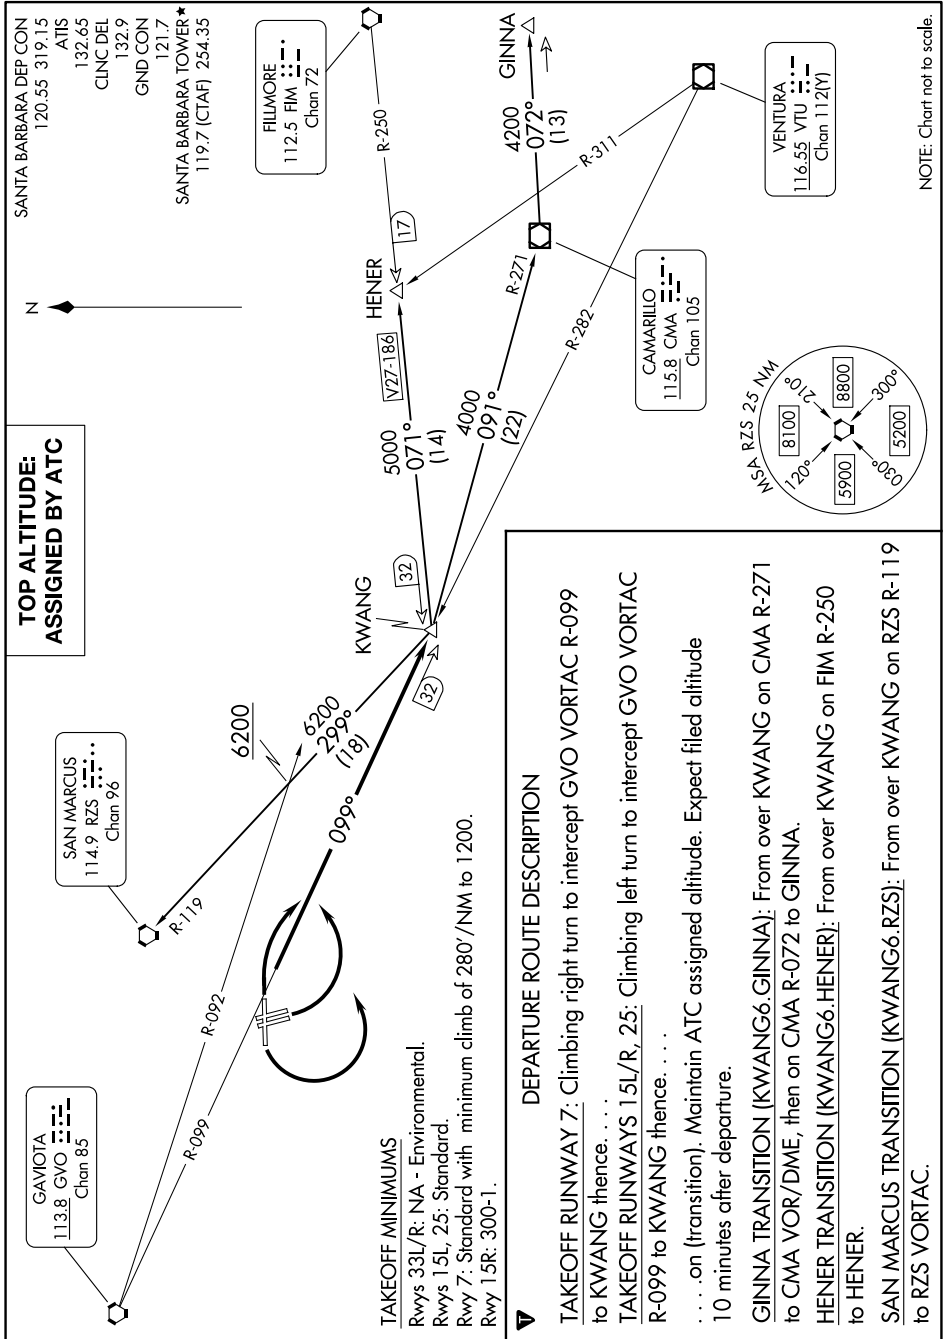

KWANG SIX DEPARTURE

AL-378 (FAA)

SW-3, 17 APR 2025 to 15 MAY 2025

NOTE: Chart not to scale.

SW-3, 17 APR 2025 to 15 MAY 2025