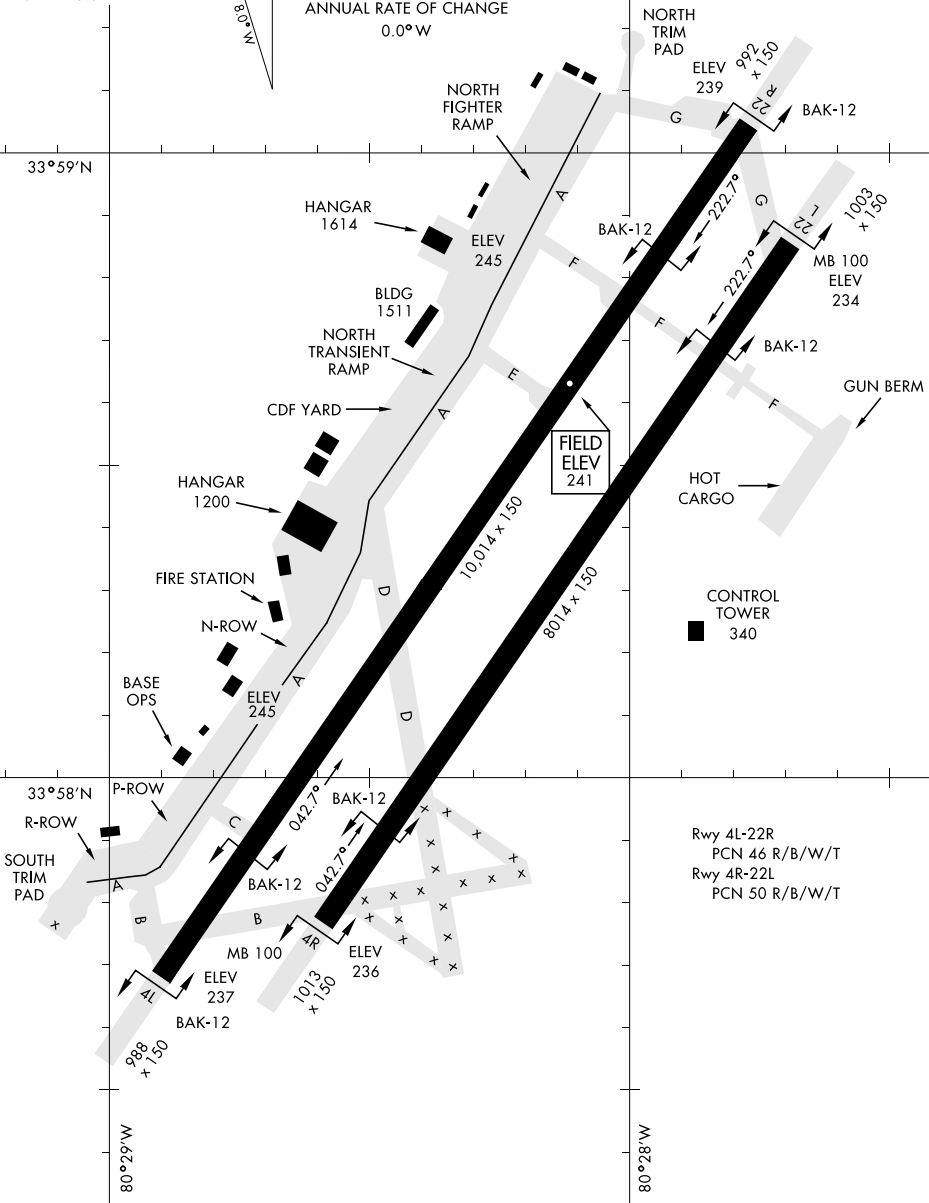

# AIRPORT DIAGRAM

[USAF]

SHAW AFB (KSSC)  
SUMTER, SOUTH CAROLINA

ATIS ★  
 132.125 270.1  
 TOWER ★  
 126.65 254.25  
 GND CON  
 126.1 275.8  
 CLNC DEL  
 126.1 275.8

SE-2, 17 APR 2025 to 15 MAY 2025

SE-2, 17 APR 2025 to 15 MAY 2025

# AIRPORT DIAGRAM

SHAW AFB (KSSC)  
SUMTER, SOUTH CAROLINA

Rwy 4L-22R  
 PCN 46 R/B/W/T  
 Rwy 4R-22L  
 PCN 50 R/B/W/T