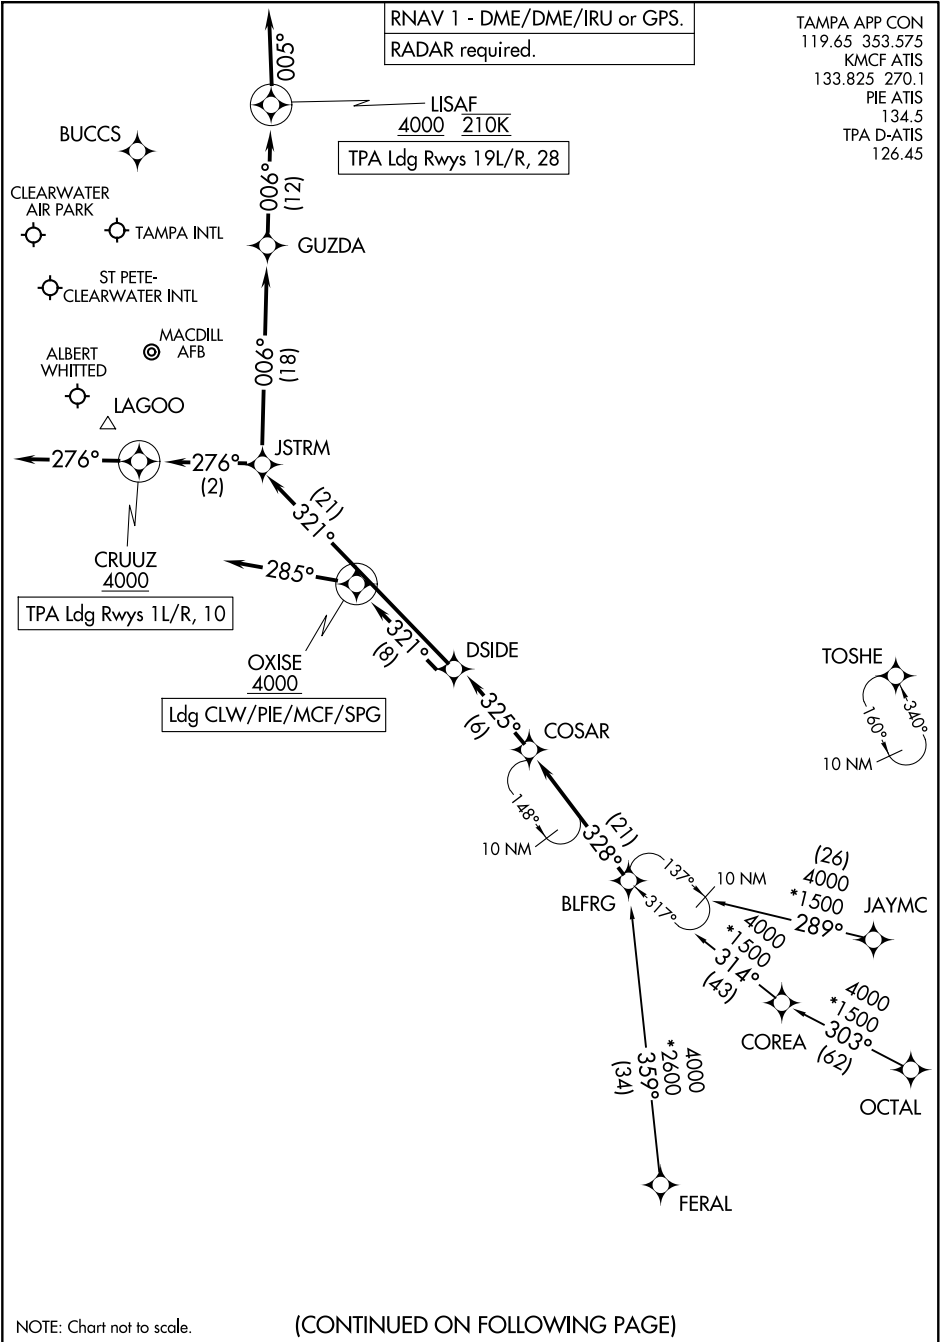

BLFRG THREE ARRIVAL (RNAV)

TAMPA, FLORIDA

SE-3, 17 APR 2025 to 15 MAY 2025

SE-3, 17 APR 2025 to 15 MAY 2025

NOTE: Chart not to scale.

(CONTINUED ON FOLLOWING PAGE)

BLFRG THREE ARRIVAL (RNAV)

TAMPA, FLORIDA