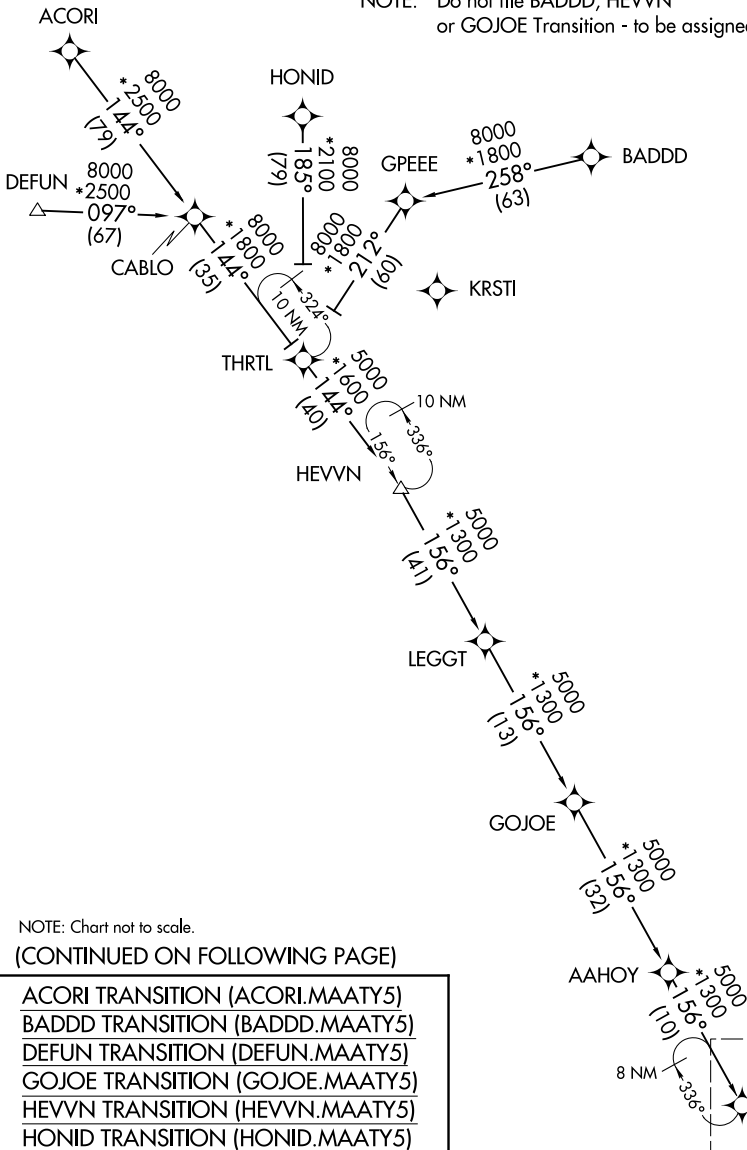

MAATY FIVE ARRIVAL (RNAV) Transition Routes

TAMPA, FLORIDA

TAMPA APP CON
118.8 239.3
KMCF ATIS
133.825 270.1
LAL ATIS
118.025
TPA D-ATIS
126.45

RNAV 1 - DME/DME/IRU or GPS.

RADAR required.

NOTE: Jet and turboprop aircraft only.
NOTE: Do not file BADDD, HEVVN
or GOJOE Transition - to be assigned by ATC.

NOTE: Chart not to scale.

(CONTINUED ON FOLLOWING PAGE)

- ACORI TRANSITION (ACORI.MAATY5)
- BADDD TRANSITION (BADDD.MAATY5)
- DEFUN TRANSITION (DEFUN.MAATY5)
- GOJOE TRANSITION (GOJOE.MAATY5)
- HEVVN TRANSITION (HEVVN.MAATY5)
- HONID TRANSITION (HONID.MAATY5)

See following page for arrival routes.

SE-3, 17 APR 2025 to 15 MAY 2025

SE-3, 17 APR 2025 to 15 MAY 2025