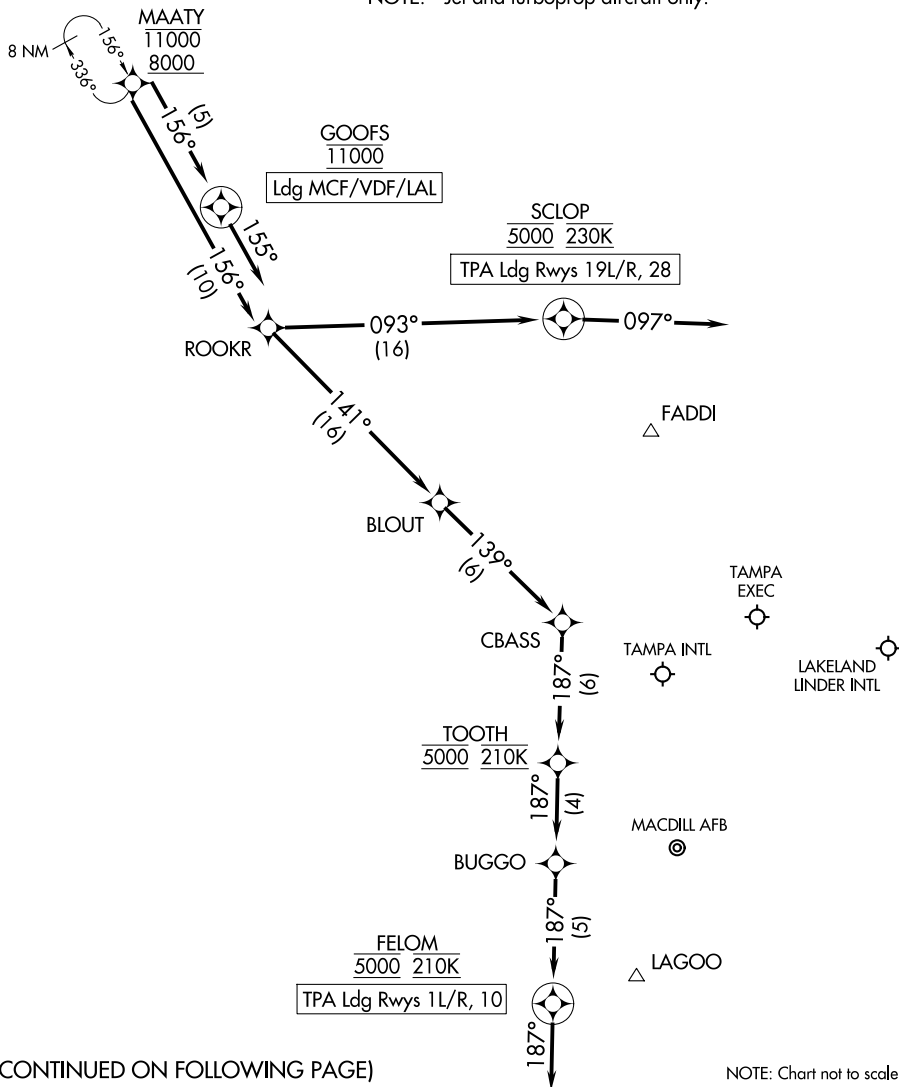

MAATY FIVE ARRIVAL (RNAV) Arrival Routes

TAMPA, FLORIDA

TAMPA APP CON  
118.8 239.3  
KMCF ATIS  
133.825 270.1  
LAL ATIS  
118.025  
TPA D-ATIS  
126.45

RNAV 1 - DME/DME/IRU or GPS.

RADAR required.

NOTE: Jet and turboprop aircraft only.

(CONTINUED ON FOLLOWING PAGE)

NOTE: Chart not to scale.

SE-3, 17 APR 2025 to 15 MAY 2025

SE-3, 17 APR 2025 to 15 MAY 2025