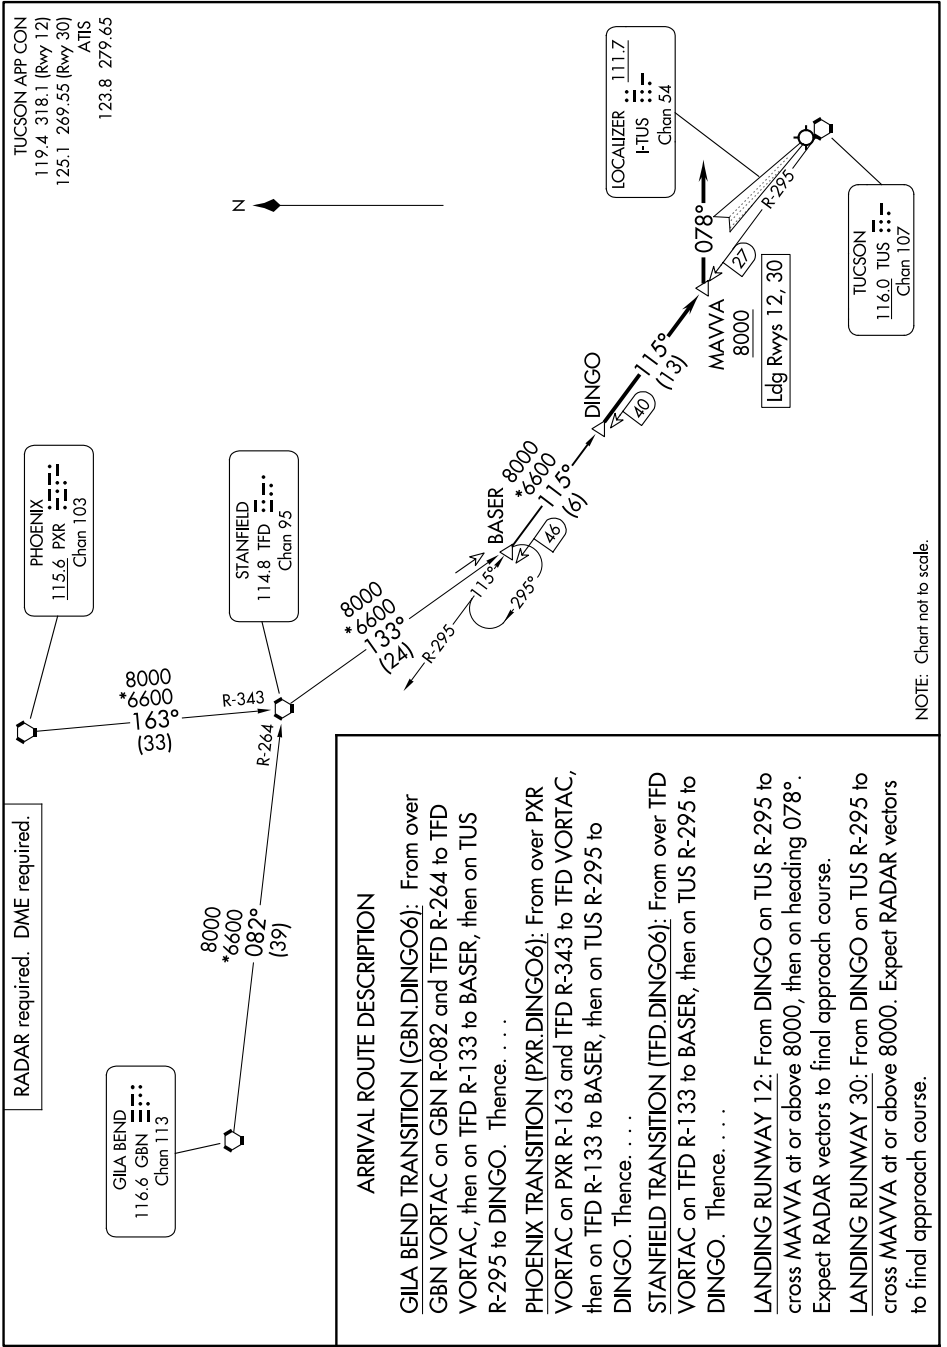

DINGO SIX ARRIVAL

AL-430 (FAA)

TUCSON INTL (TUS)
TUCSON, ARIZONA

SW-4, 17 APR 2025 to 15 MAY 2025

SW-4, 17 APR 2025 to 15 MAY 2025