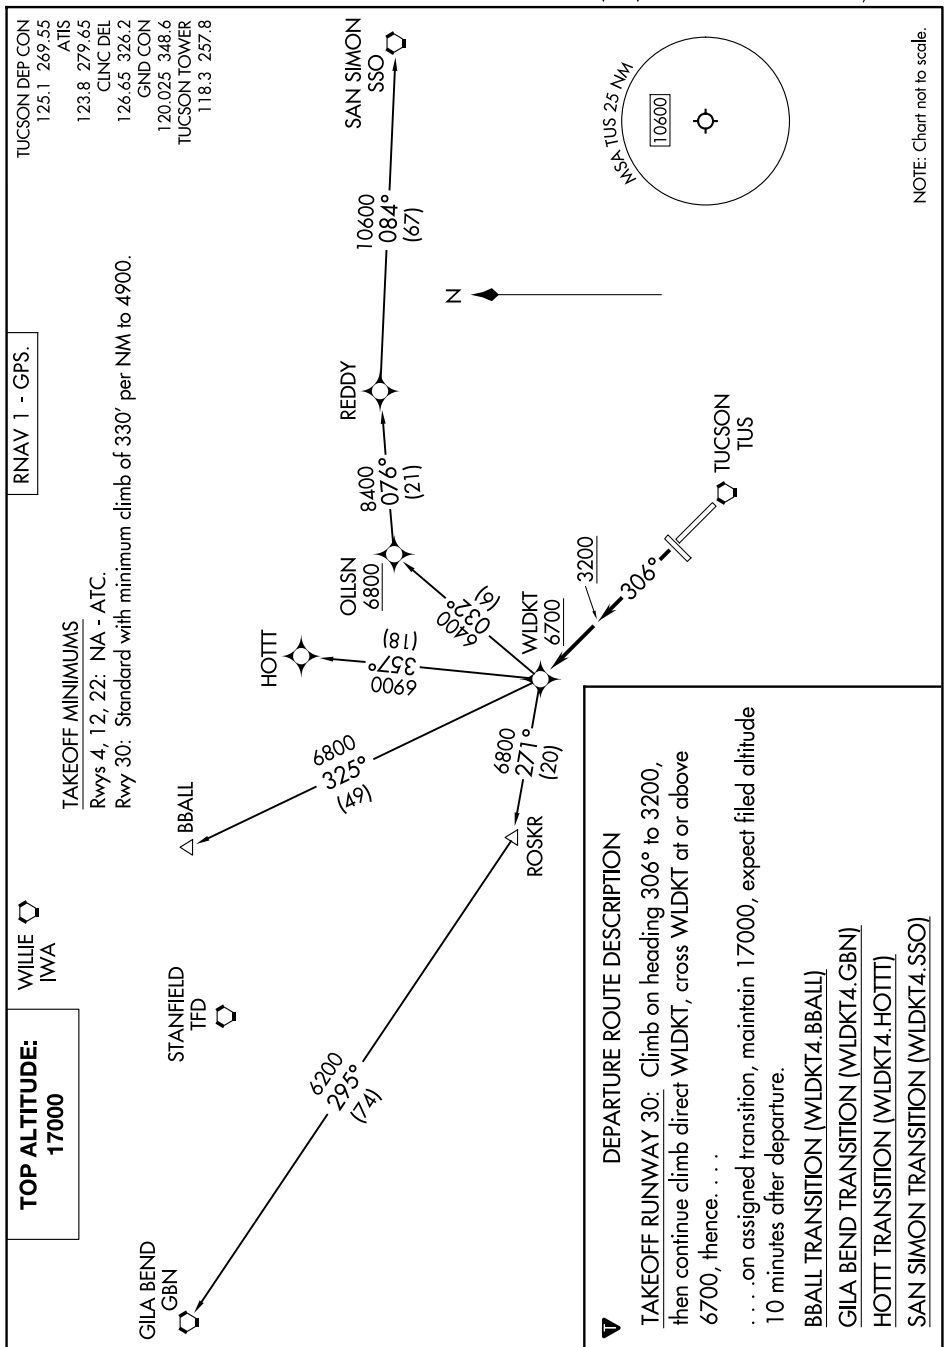

WLDKT FOUR DEPARTURE (RNAV)

AL-430 (FAA)

TUCSON INTL (TUS)
TUCSON, ARIZONA

SW-4, 17 APR 2025 to 15 MAY 2025

SW-4, 17 APR 2025 to 15 MAY 2025

WLDKT FOUR DEPARTURE (RNAV)