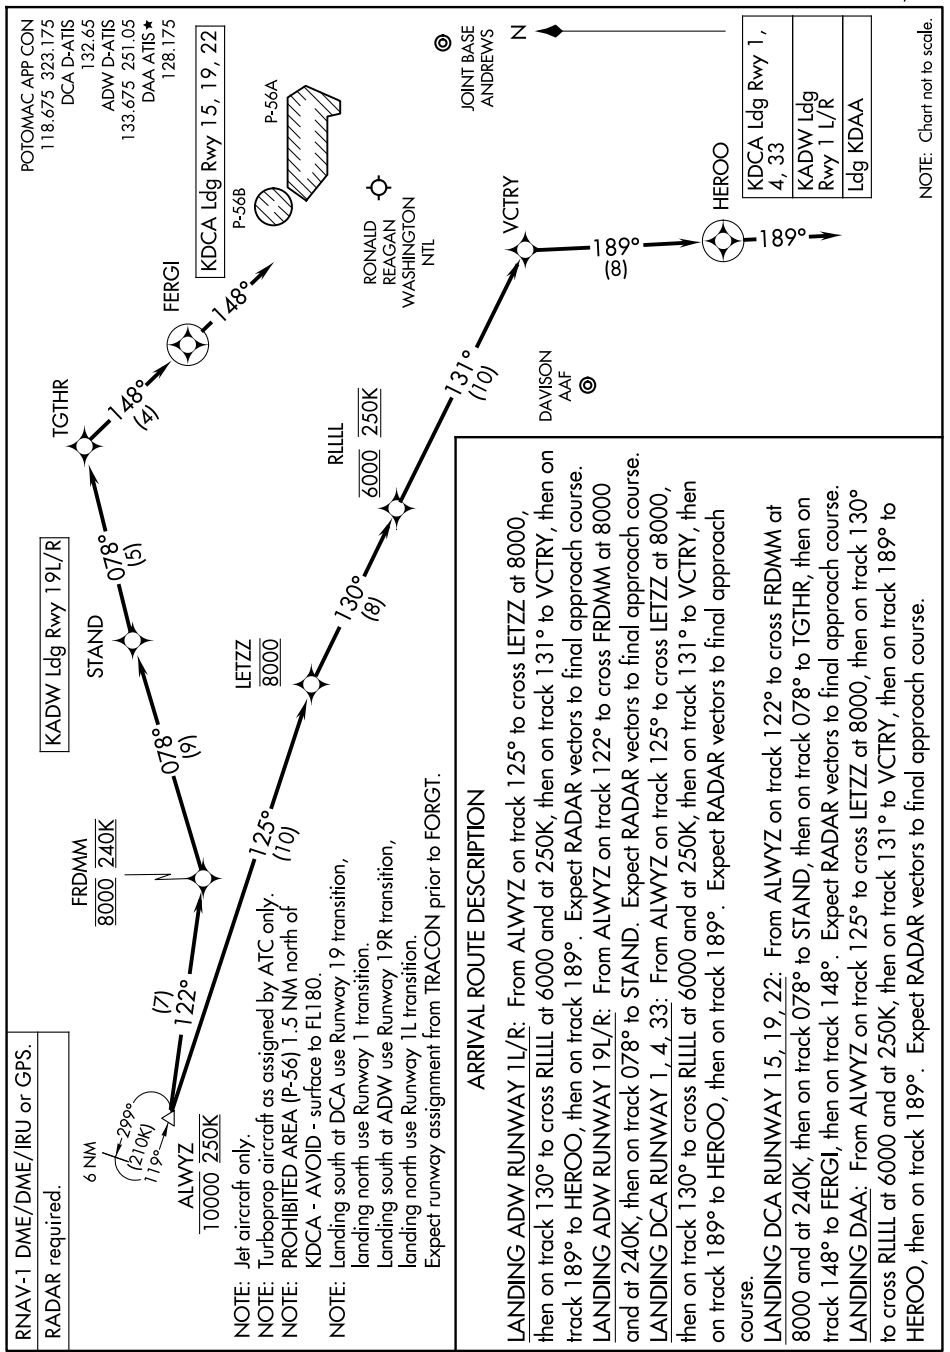

FRDMM SIX ARRIVAL (RNAV) Arrival Routes

WASHINGTON, DC

NE-3, 17 APR 2025 to 15 MAY 2025

FRDMM SIX ARRIVAL (RNAV) Arrival Routes

WASHINGTON, DC

NE-3, 17 APR 2025 to 15 MAY 2025