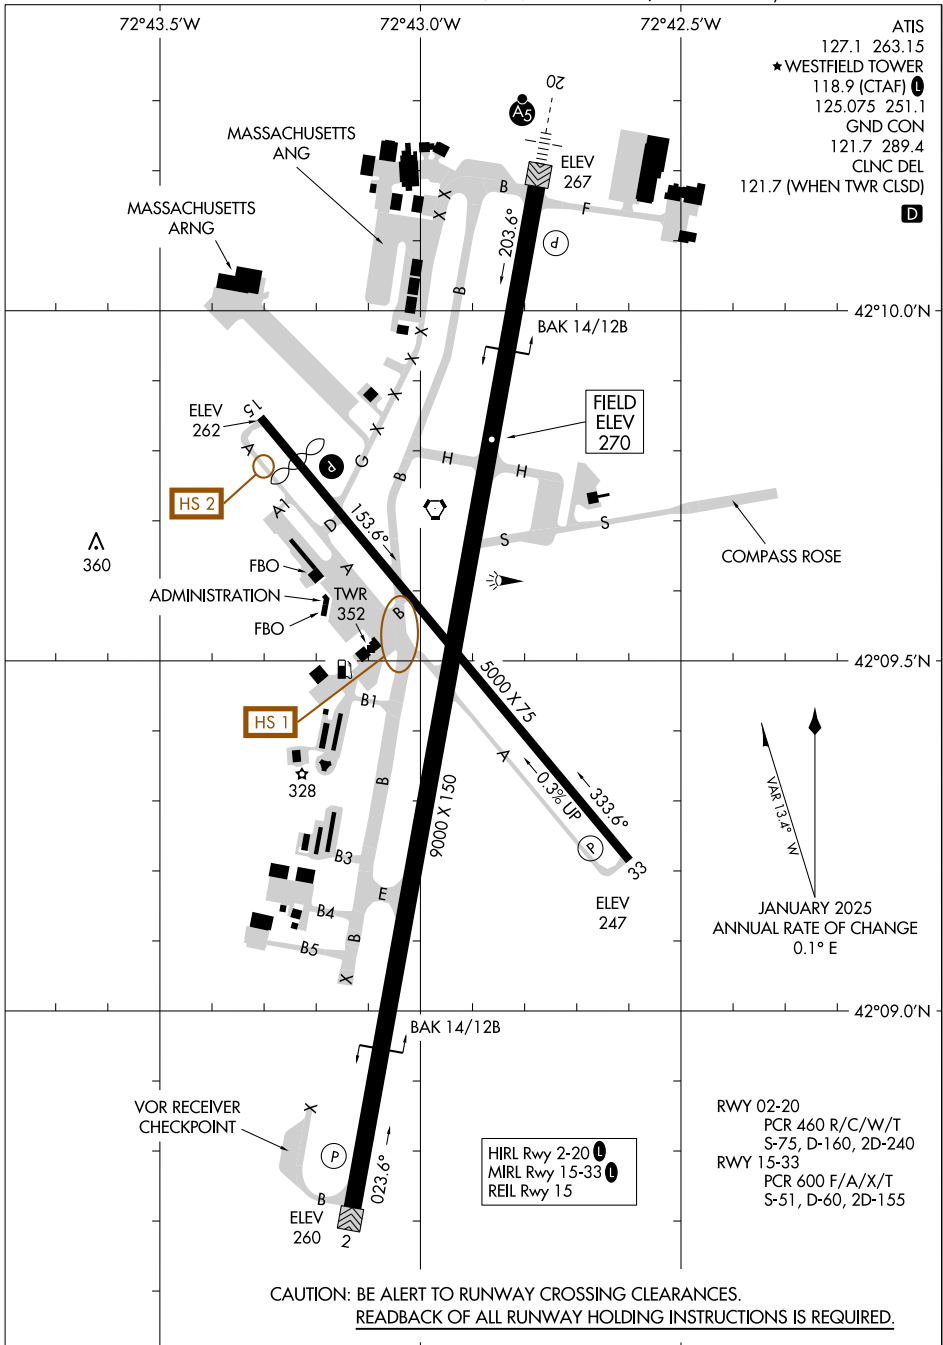

AIRPORT DIAGRAM

AL-446 (FAA)

WESTFIELD-BARNES RGNL (B.A.F)
WESTFIELD/SPRINGFIELD, MASSACHUSETTS

ATIS
127.1 263.15
★ WESTFIELD TOWER
118.9 (CTAF) **(L)**
125.075 251.1
GND CON
121.7 289.4
CLNC DEL
121.7 (WHEN TWR CLSD) **(D)**

NE-1, 17 APR 2025 to 15 MAY 2025

NE-1, 17 APR 2025 to 15 MAY 2025

CAUTION: BE ALERT TO RUNWAY CROSSING CLEARANCES.
REARBACK OF ALL RUNWAY HOLDING INSTRUCTIONS IS REQUIRED.

HIRL Rwy 2-20 **(L)**
MIRL Rwy 15-33 **(L)**
REIL Rwy 15

RWY 02-20
PCR 460 R/C/W/T
S-75, D-160, 2D-240
RWY 15-33
PCR 600 F/A/X/T
S-51, D-60, 2D-155