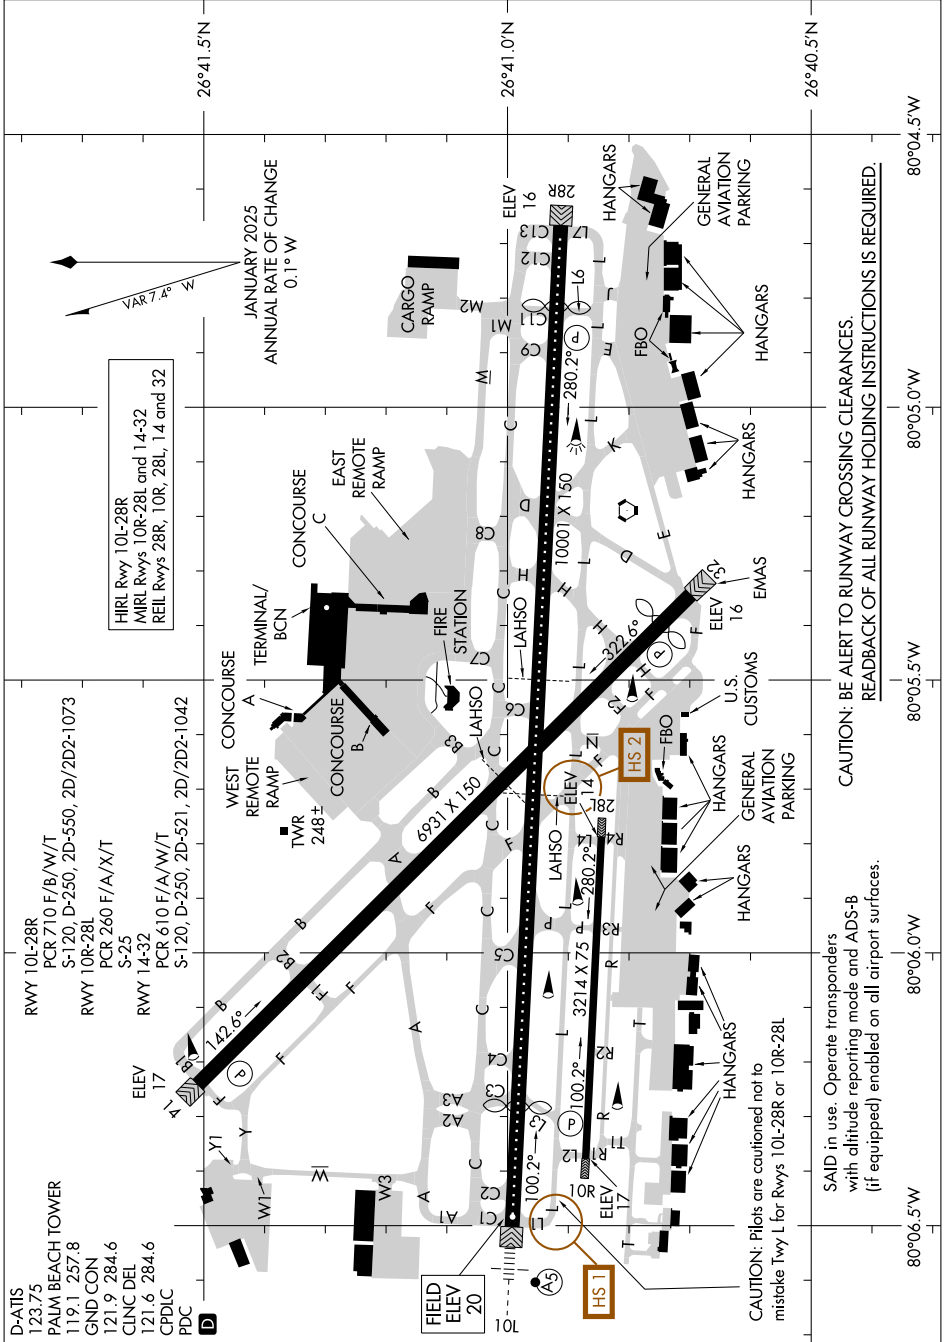

AIRPORT DIAGRAM

AL-449 (FAA)

PALM BEACH INTL (PBI)
WEST PALM BEACH, FLORIDA

SE-3, 17 APR 2025 to 15 MAY 2025

CAUTION: BE ALERT TO RUNWAY CROSSING CLEARANCES.
REARBACK OF ALL RUNWAY HOLDING INSTRUCTIONS IS REQUIRED.

CAUTION: Pilots are cautioned not to mistake Twy L for Rwys 10L-28R or 10R-28L
SAID in use. Operate transponders with altitude reporting mode and ADS-B (if equipped) enabled on all airport surfaces.

AIRPORT DIAGRAM

WEST PALM BEACH, FLORIDA
PALM BEACH INTL (PBI)

SE-3, 17 APR 2025 to 15 MAY 2025