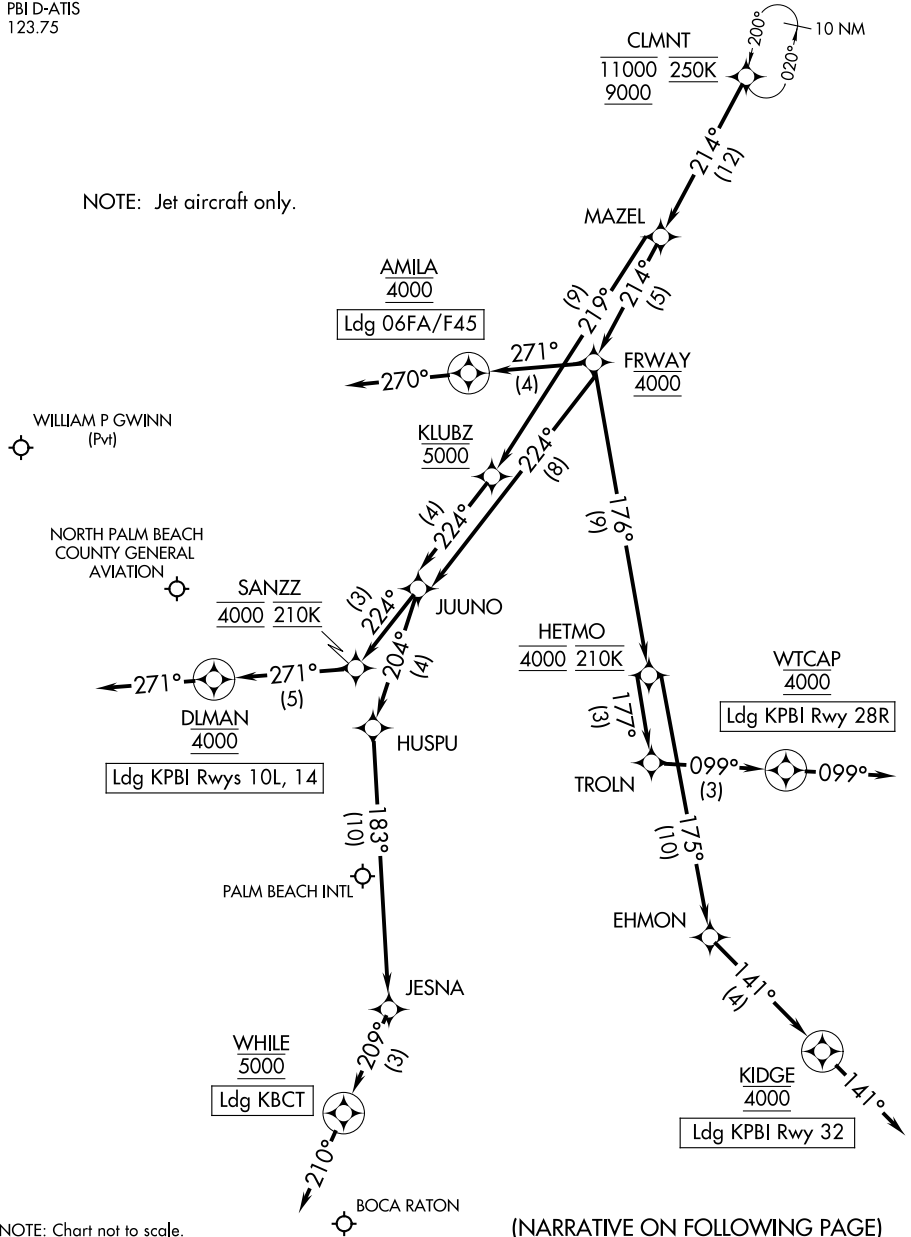

CLMNT TWO ARRIVAL (RNAV) Arrival Routes

WEST PALM BEACH, FLORIDA

PALM BEACH APP CON
124.6 317.4
F45 CTAF
123.075
PBI D-ATIS
123.75

RNAV 1 - DME/DME/IRU or GPS.

RADAR required.

NOTE: Jet aircraft only.

NOTE: Chart not to scale.

(NARRATIVE ON FOLLOWING PAGE)

CLMNT TWO ARRIVAL (RNAV) Arrival Routes

WEST PALM BEACH, FLORIDA