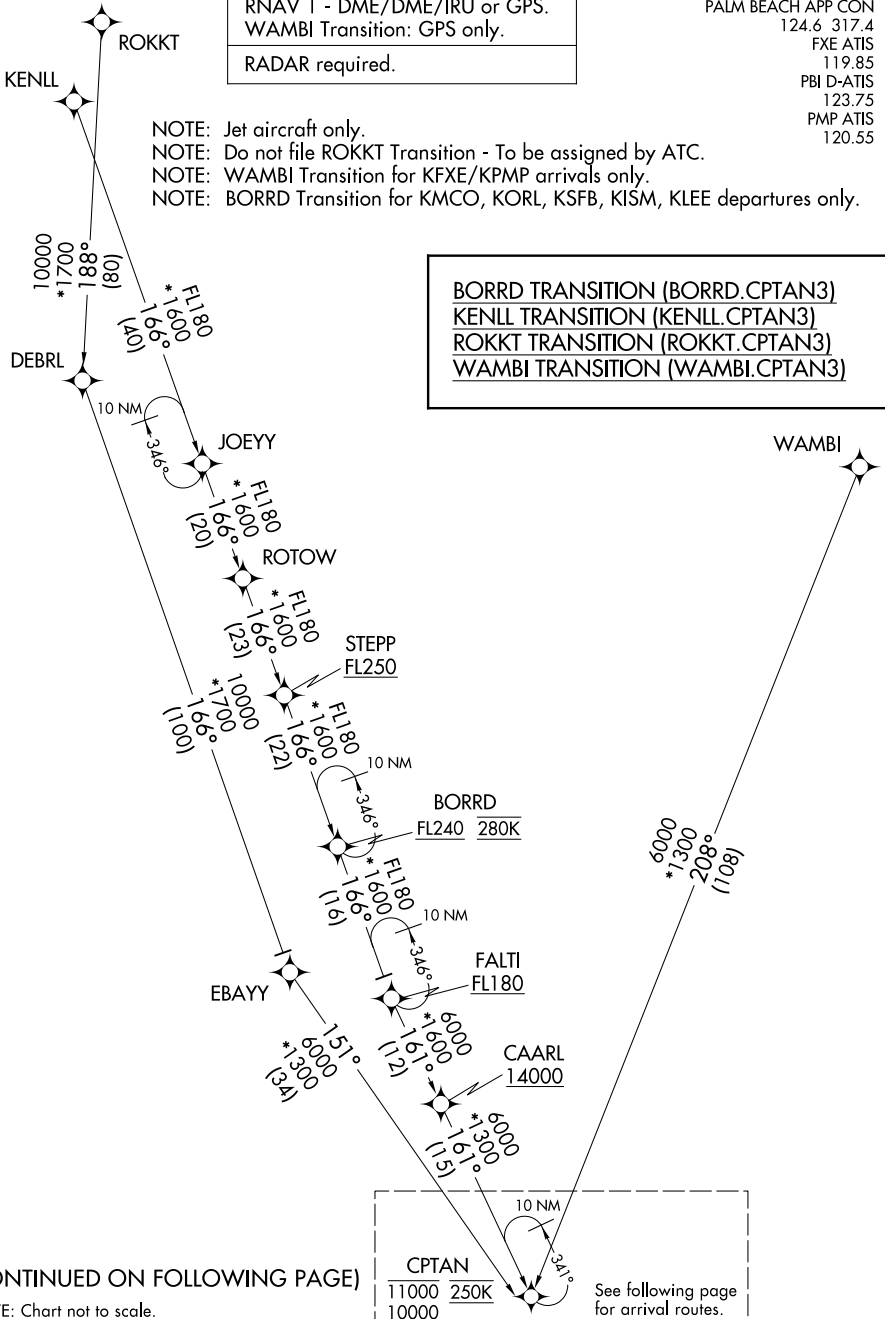

CPTAN THREE ARRIVAL (RNAV) Transition Routes

WEST PALM BEACH, FLORIDA

RNAV 1 - DME/DME/IRU or GPS. WAMBI Transition: GPS only.
RADAR required.

PALM BEACH APP CON
124.6 317.4
FXE ATIS
119.85
PBI D-ATIS
123.75
PMP ATIS
120.55

- NOTE: Jet aircraft only.
- NOTE: Do not file ROKKT Transition - To be assigned by ATC.
- NOTE: WAMBI Transition for KFEX/KPMP arrivals only.
- NOTE: BORRD Transition for KMCO, KORL, KSF, KISM, KLEE departures only.

BORRD TRANSITION (BORRD.CPTAN3)
KENLL TRANSITION (KENLL.CPTAN3)
ROKKT TRANSITION (ROKKT.CPTAN3)
WAMBI TRANSITION (WAMBI.CPTAN3)

(CONTINUED ON FOLLOWING PAGE)

NOTE: Chart not to scale.

CPTAN
11000 250K
10000

See following page for arrival routes.

SE-3, 17 APR 2025 to 15 MAY 2025

SE-3, 17 APR 2025 to 15 MAY 2025

CPTAN THREE ARRIVAL (RNAV) Transition Routes

WEST PALM BEACH, FLORIDA