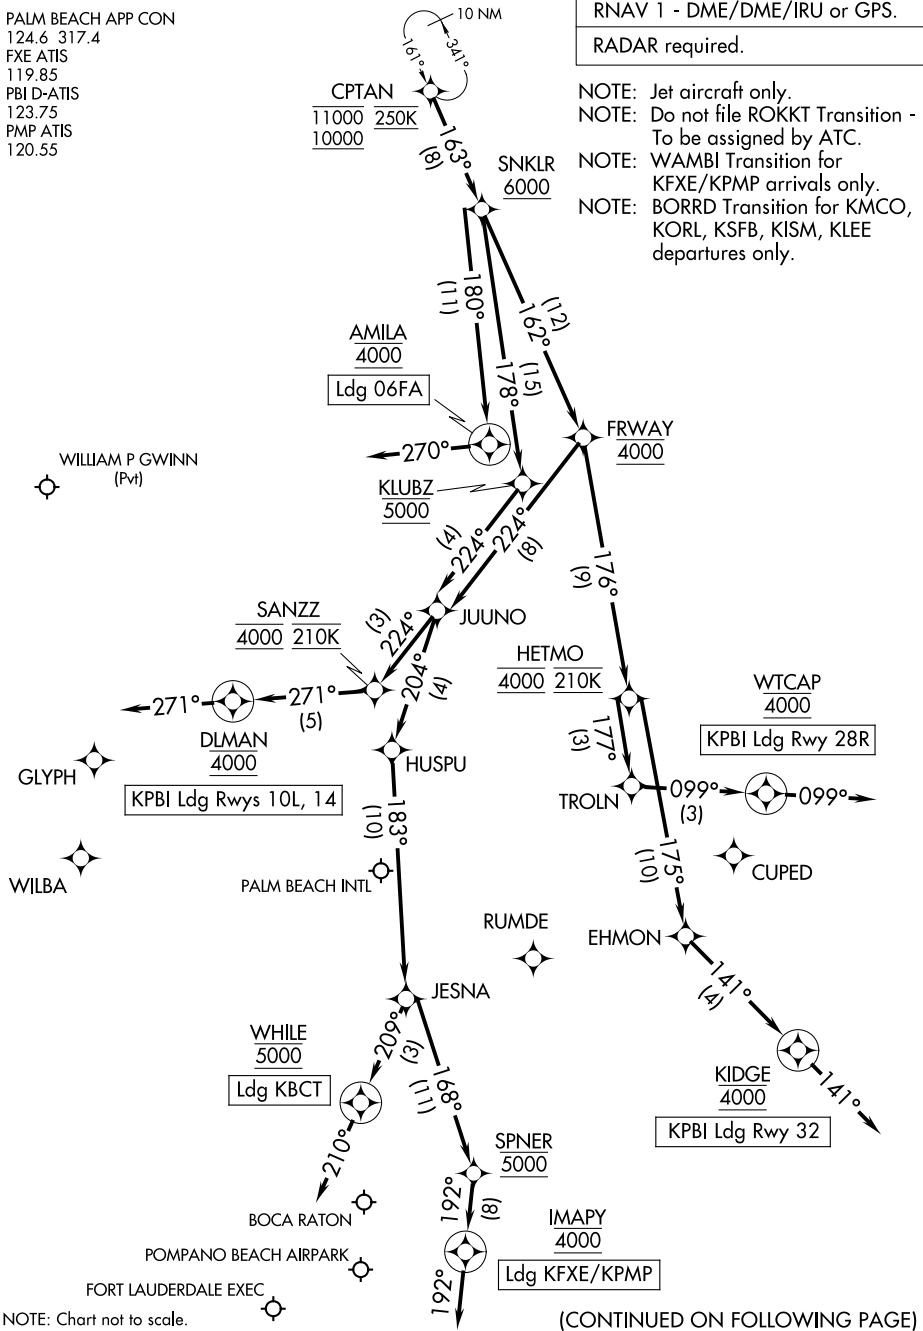

CPTAN THREE ARRIVAL (RNAV) Arrival Routes

WEST PALM BEACH, FLORIDA

PALM BEACH APP CON  
124.6 317.4  
FXE ATIS  
119.85  
PBI D-ATIS  
123.75  
PMP ATIS  
120.55

RNAV 1 - DME/DME/IRU or GPS.

RADAR required.

- NOTE: Jet aircraft only.
- NOTE: Do not file ROKKT Transition - To be assigned by ATC.
- NOTE: WAMBI Transition for KFEX/KPMP arrivals only.
- NOTE: BORRD Transition for KMCO, KORL, KSFB, KISM, KLEE departures only.

NOTE: Chart not to scale.

(CONTINUED ON FOLLOWING PAGE)

SE-3, 17 APR 2025 to 15 MAY 2025

SE-3, 17 APR 2025 to 15 MAY 2025