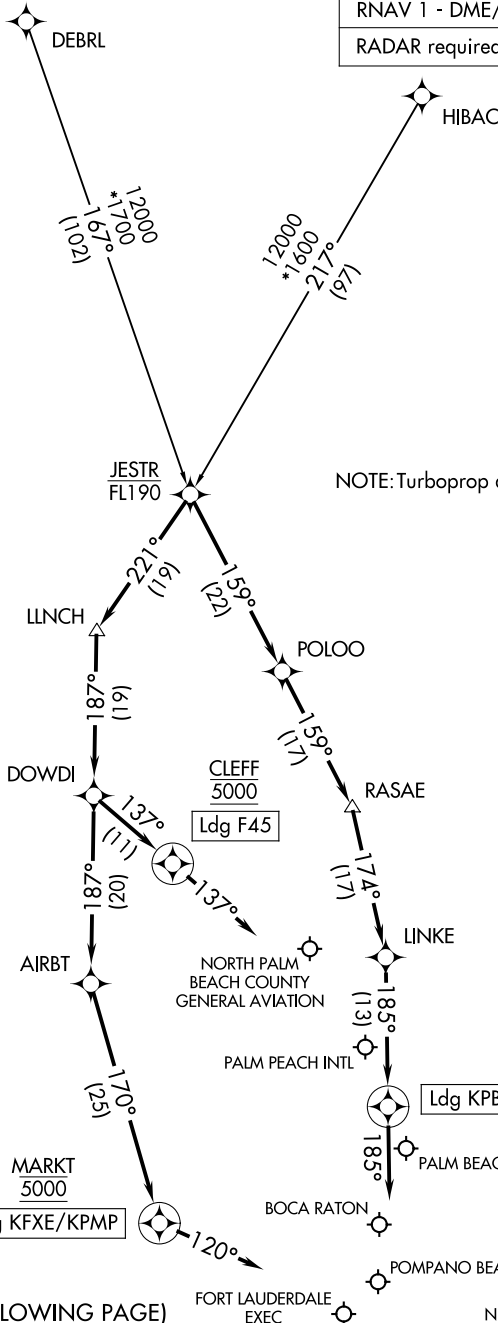

JESTR ONE ARRIVAL (RNAV)

WEST PALM BEACH, FLORIDA

PALM BEACH APP CON
 124.6 317.4
 FXE ATIS
 119.85
 PBI D-ATIS
 123.75
 PMP ATIS
 120.55

RNAV 1 - DME/DME/IRU or GPS.

RADAR required.

NOTE: Turboprop aircraft only.

SE-3, 17 APR 2025 to 15 MAY 2025

SE-3, 17 APR 2025 to 15 MAY 2025

(NARRATIVE ON FOLLOWING PAGE)

NOTE: Chart not to scale.

JESTR ONE ARRIVAL (RNAV)

WEST PALM BEACH, FLORIDA