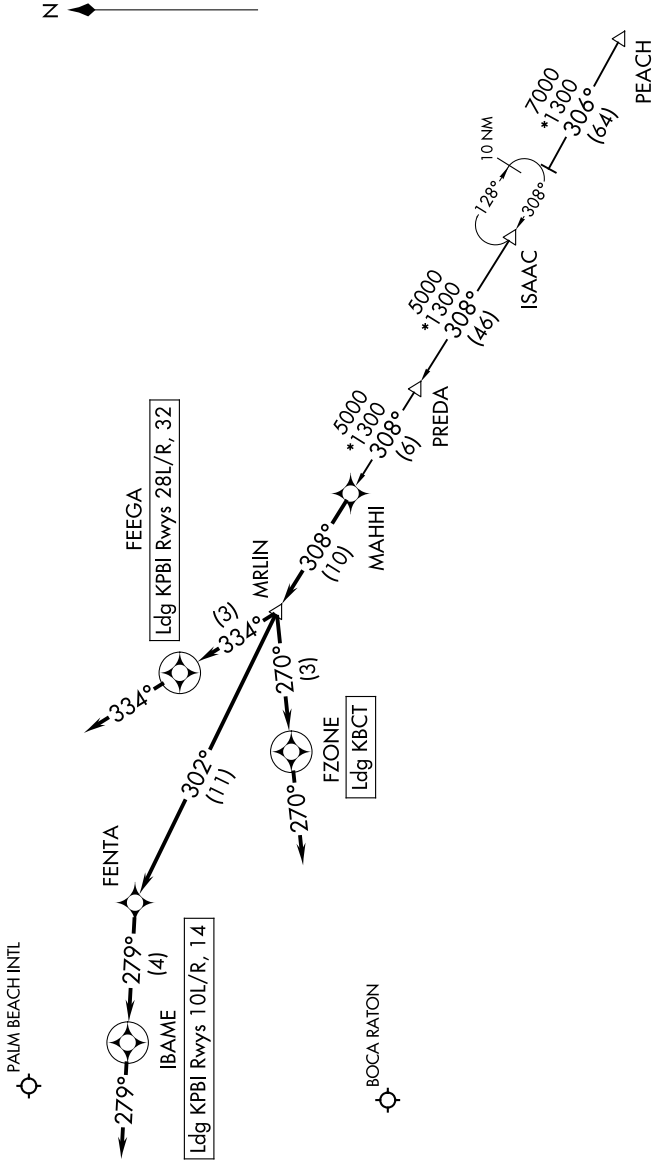

MAHHI THREE ARRIVAL (RNAV)

WEST PALM BEACH, FLORIDA

SE-3, 17 APR 2025 to 15 MAY 2025

PALM BEACH APP CON
127.35 343.6
PBI D-ATIS
123.75

RNAV 1 - DME/DME/IRU or GPS.
PEACH Transition: GPS.
RADAR required.

(NARRATIVE ON FOLLOWING PAGE)

NOTE: Chart not to scale.

SE-3, 17 APR 2025 to 15 MAY 2025

MAHHI THREE ARRIVAL (RNAV)

WEST PALM BEACH, FLORIDA