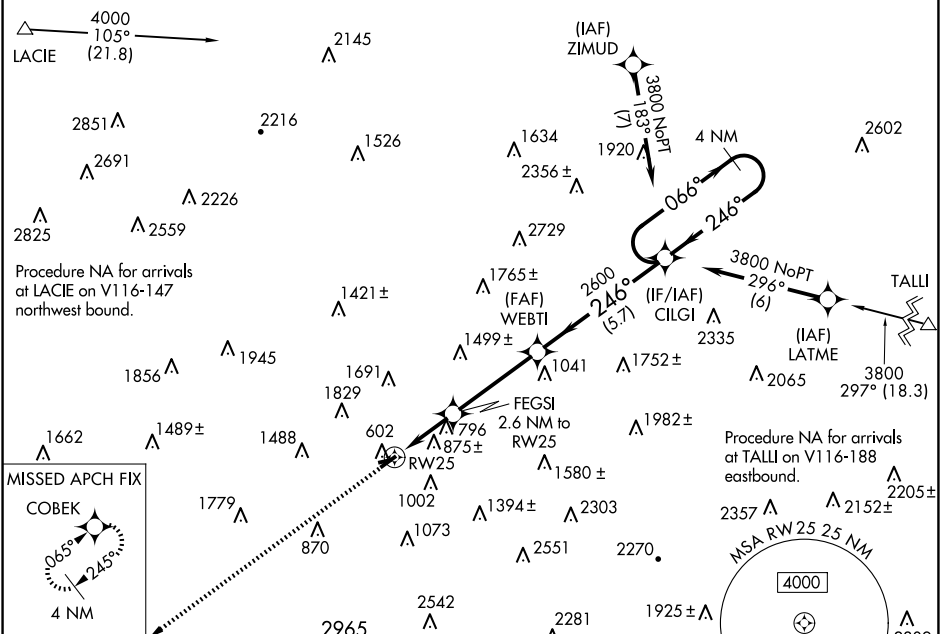

WAAS CH 45824 W25A	APP CRS 246°	Rwy Idg TDZE 544 Apt Elev 544	3375 544 544
--	------------------------	---	---

RNAV (GPS) RWY 25

WILKES-BARRE WYOMING VALLEY (WBW)

RNP APCH - GPS.

NA Circling NA to Rwy 9 and 27. Rwy 25 helicopter visibility reduction below 3/4 SM NA. Baro-VNAV NA. Use AVP altimeter setting. Circling NA NW of Rwy 7-25.

MISSED APPROACH: Climb to 3700 direct COBEK and hold.

AVP ASOS 135.75	WILKES-BARRE APP CON 126.3 256.7	UNICOM 122.8 (CTAF)
---------------------------	--	-------------------------------

NE-4, 17 APR 2025 to 15 MAY 2025

NE-4, 17 APR 2025 to 15 MAY 2025

ELEV 544	TDZE 544
-----------------	-----------------

CATEGORY	A	B	C	D
LPV DA			NA	
LNAV/VNAV DA			NA	
LNAV MDA	1240-1	696 (700-1)		NA
CIRCLING	1320-1 776 (800-1)	1380-1 1/4 836 (900-1 1/4)		NA