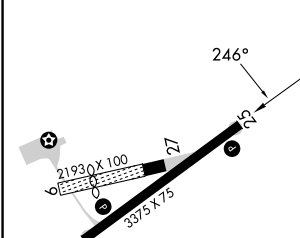

CATEGORY	A	B	C	D
LPV DA			NA	
LNAV/VNAV DA			NA	
LNAV MDA	1240-1	696 (700-1)		NA
CIRCLING	1320-1 776 (800-1)	1380-1 1/4 836 (900-1 1/4)		NA