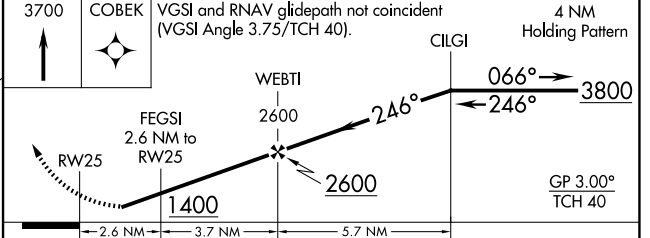

CATEGORY	A	B	C	D
LPV DA			NA	
LNAV/VNAV DA			NA	
LNAV MDA	1240-1	696 (700-1)		NA
CIRCLING	1320-1 776 (800-1)	1380-1 1/4 836 (900-1 1/4)		NA