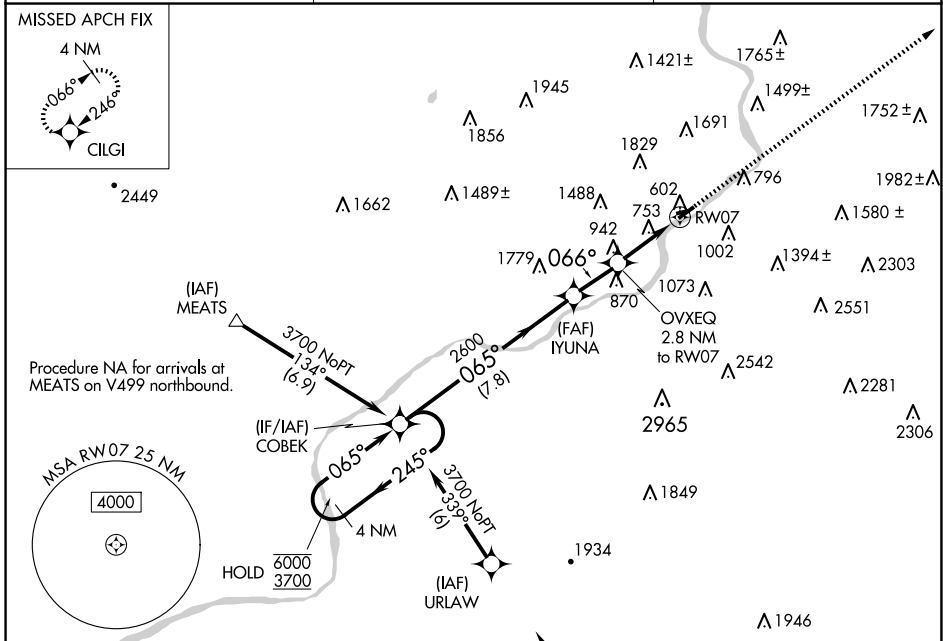

WAAS CH 86624 W07A	APP CRS 066°	Rwy Idg TDZE 544 Apt Elev 544	3375 544 544
--	------------------------	---	---

RNAV (GPS) RWY 7

WILKES-BARRE WYOMING VALLEY (WBW)

RNP APCH - GPS.

NA Rwy 7 helicopter visibility reduction below 3/4 SM NA. Circling NA to Rwys 9 and 27. Use AVP altimeter setting. Circling NA northwest of Rwy 7-25.

MISSED APPROACH: Climb to 3800 direct CILGI and hold, continue climb-in-hold to 3800.

AVP ASOS 135.75	WILKES-BARRE APP CON 126.3 256.7	UNICOM 122.8 (CTAF)
---------------------------	--	-------------------------------

ELEV 544	TDZE 544
-----------------	-----------------

CATEGORY	A	B	C	D
LP MDA	1160-1	616 (700-1)		NA
LNAV MDA	1300-1 756 (800-1)	1300-1¼ 756 (800-1¼)		NA
CIRCLING	1320-1 776 (800-1)	1380-1¼ 836 (900-1¼)		NA

NE-4, 17 APR 2025 to 15 MAY 2025

NE-4, 17 APR 2025 to 15 MAY 2025