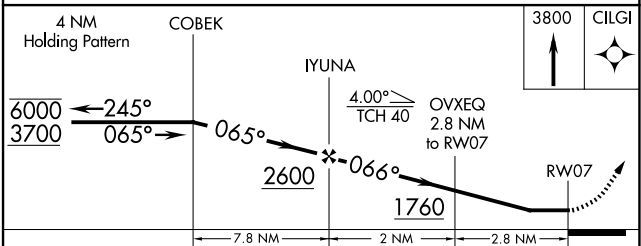

CATEGORY	A	B	C	D
LP MDA	1160-1	616 (700-1)		NA
LNAV MDA	1300-1 756 (800-1)	1300-1¼ 756 (800-1¼)		NA
CIRCLING	1320-1 776 (800-1)	1380-1¼ 836 (900-1¼)		NA

NE-4, 17 APR 2025 to 15 MAY 2025

NE-4, 17 APR 2025 to 15 MAY 2025