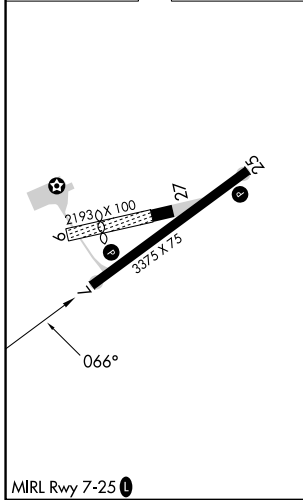

CATEGORY	A	B	C	D
LP MDA	1160-1	616 (700-1)		NA
LNAV MDA	1300-1 756 (800-1)	1300-1¼ 756 (800-1¼)		NA
CIRCLING	1320-1 776 (800-1)	1380-1¼ 836 (900-1¼)		NA

NE-4, 17 APR 2025 to 15 MAY 2025

NE-4, 17 APR 2025 to 15 MAY 2025