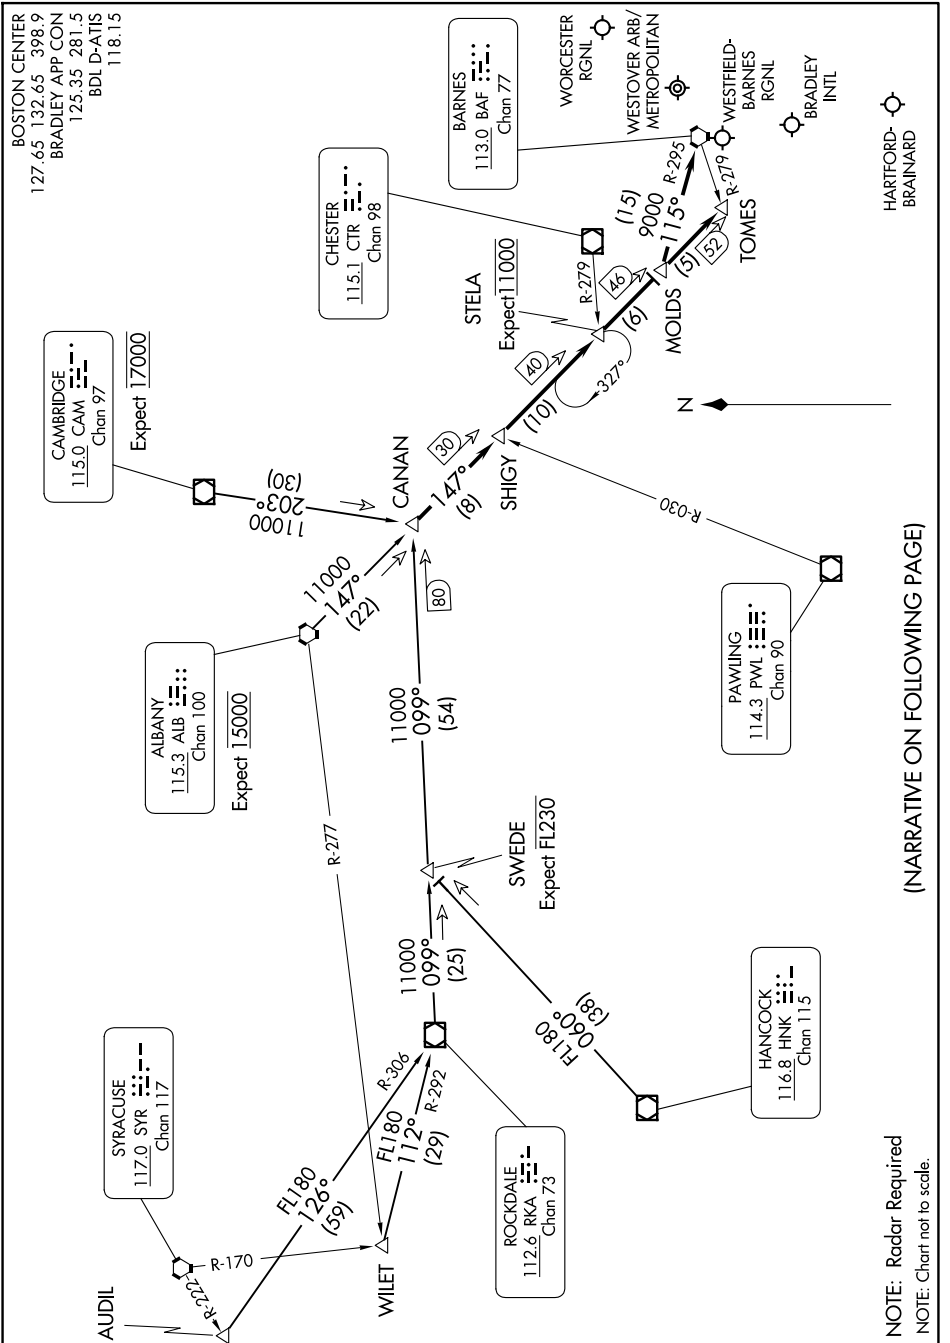

(STELA.STELA1) 23334

AL-460 (FAA)

STELA ONE ARRIVAL

WINDSOR LOCKS, CONNECTICUT

NE-1, 17 APR 2025 to 15 MAY 2025

(NARRATIVE ON FOLLOWING PAGE)

NE-1, 17 APR 2025 to 15 MAY 2025

STELA ONE ARRIVAL

(STELA.STELA1) 31MAY12

WINDSOR LOCKS, CONNECTICUT

NOTE: Radar Required
NOTE: Chart not to scale.