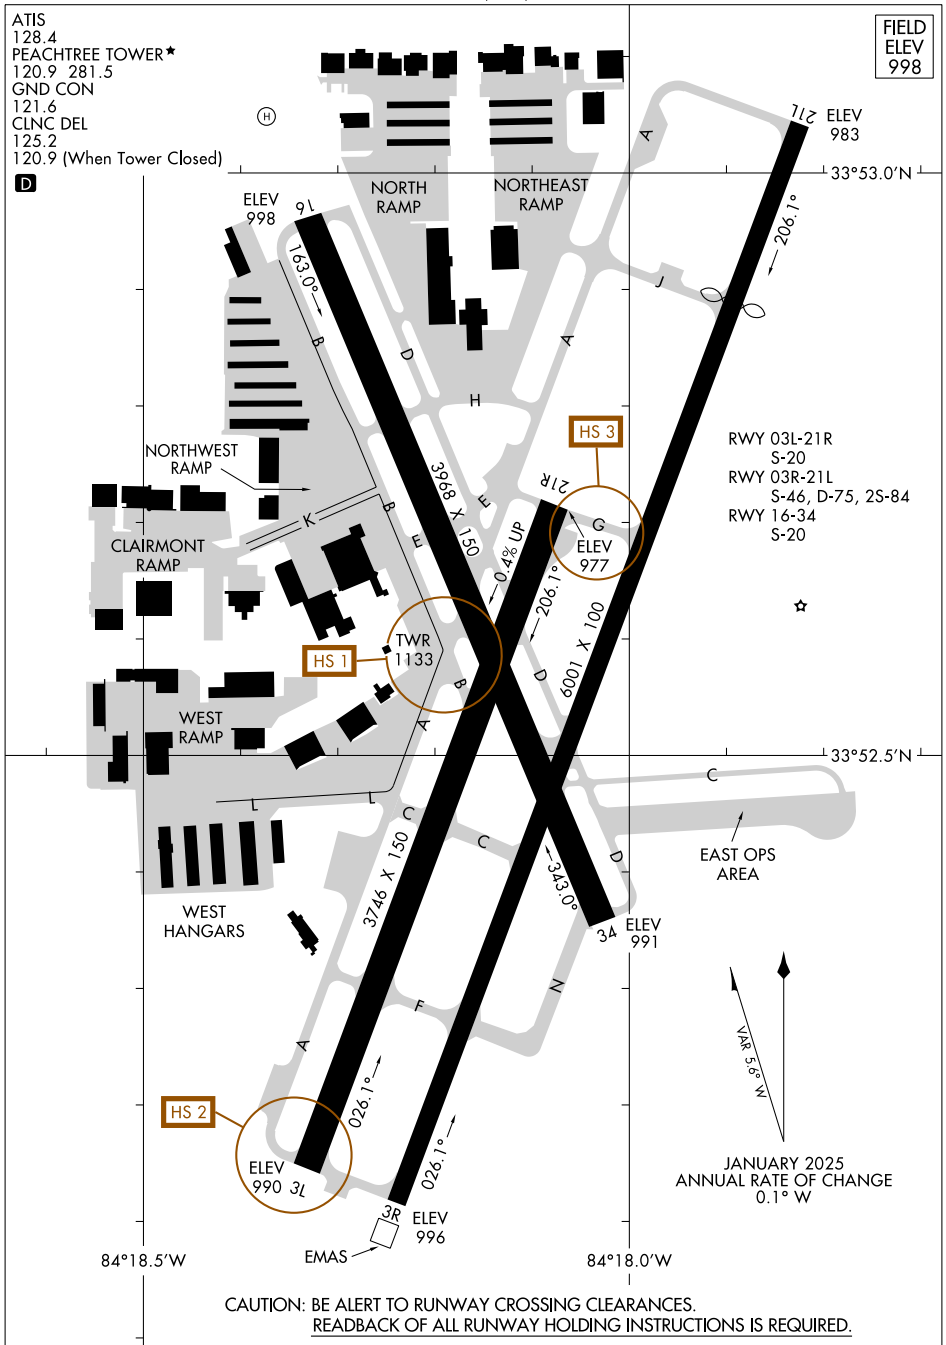

# AIRPORT DIAGRAM

AL-469 (FAA)

DEKALB-PEACHTREE (PDK)  
ATLANTA, GEORGIA

ATIS  
128.4  
PEACHTREE TOWER\*  
120.9 281.5  
GND CON  
121.6  
CLNC DEL  
125.2  
120.9 (When Tower Closed)

FIELD  
ELEV  
998

SE-4, 17 APR 2025 to 15 MAY 2025

SE-4, 17 APR 2025 to 15 MAY 2025

# AIRPORT DIAGRAM

25107

ATLANTA, GEORGIA  
DEKALB-PEACHTREE (PDK)